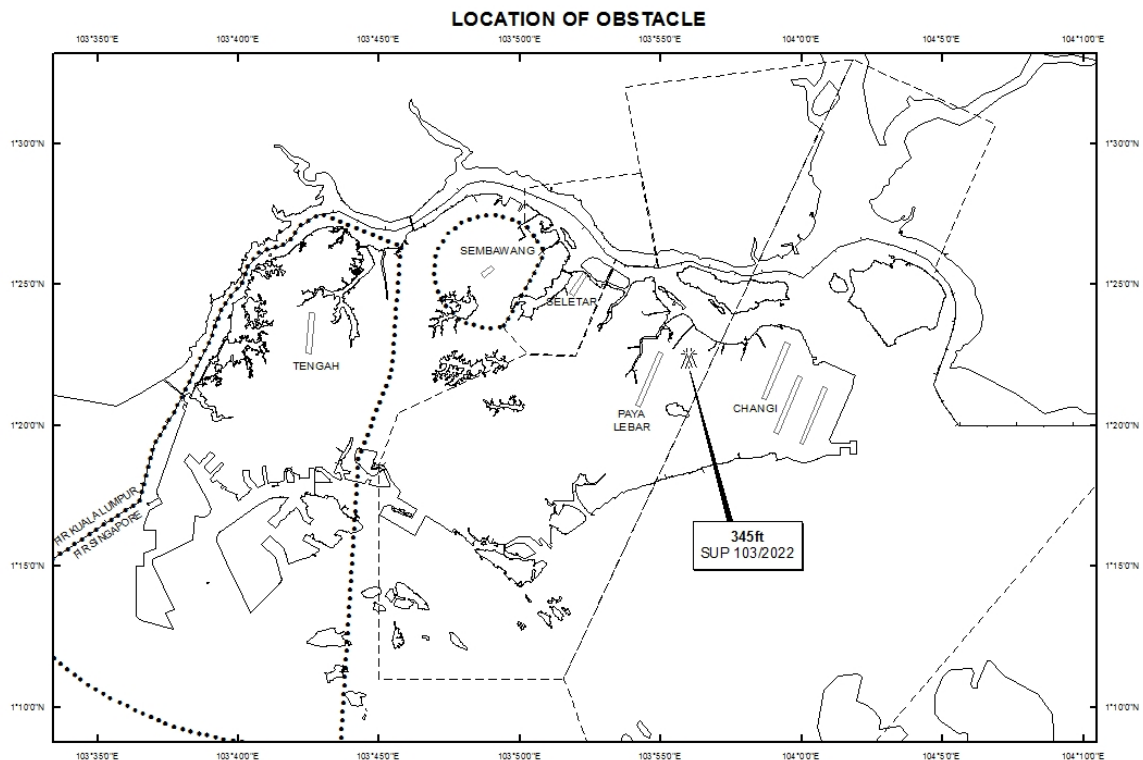

WIE/2308041559 two mobile cranes, height 345ft AMSL, erected at 012207N 1035600E (bearing 67.1 degrees, distance 2nm from Paya Lebar ARP - within Paya Lebar Control Zone). Cranes marked and lighted at night. (NOTAM A3199/22 dated 28/07/2022 is hereby superseded.)