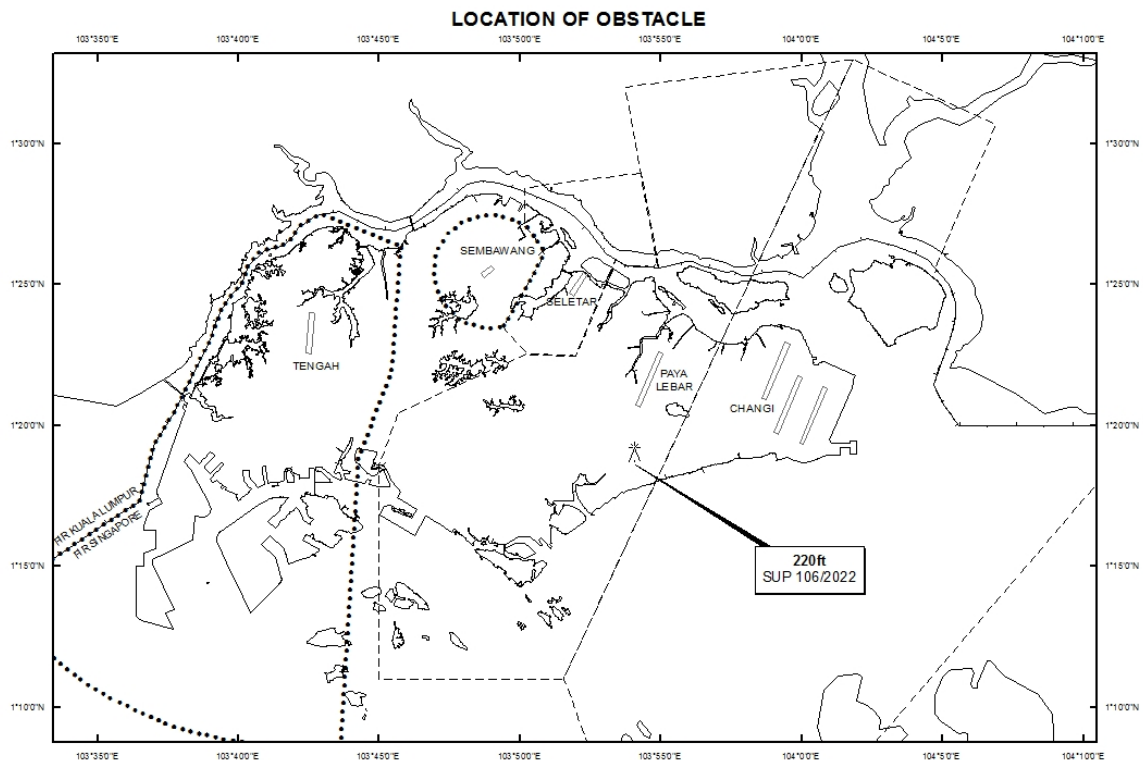

WIE/2307311559 one luffer crane, height 220ft AMSL, erected at 011848N 1035404E (bearing 182.2 degrees, distance 2.54nm from Paya Lebar ARP - within Paya Lebar Control Zone). Crane marked and lighted at night. (NOTAM A3195/22 dated 27/07/2022 is hereby superseded.)