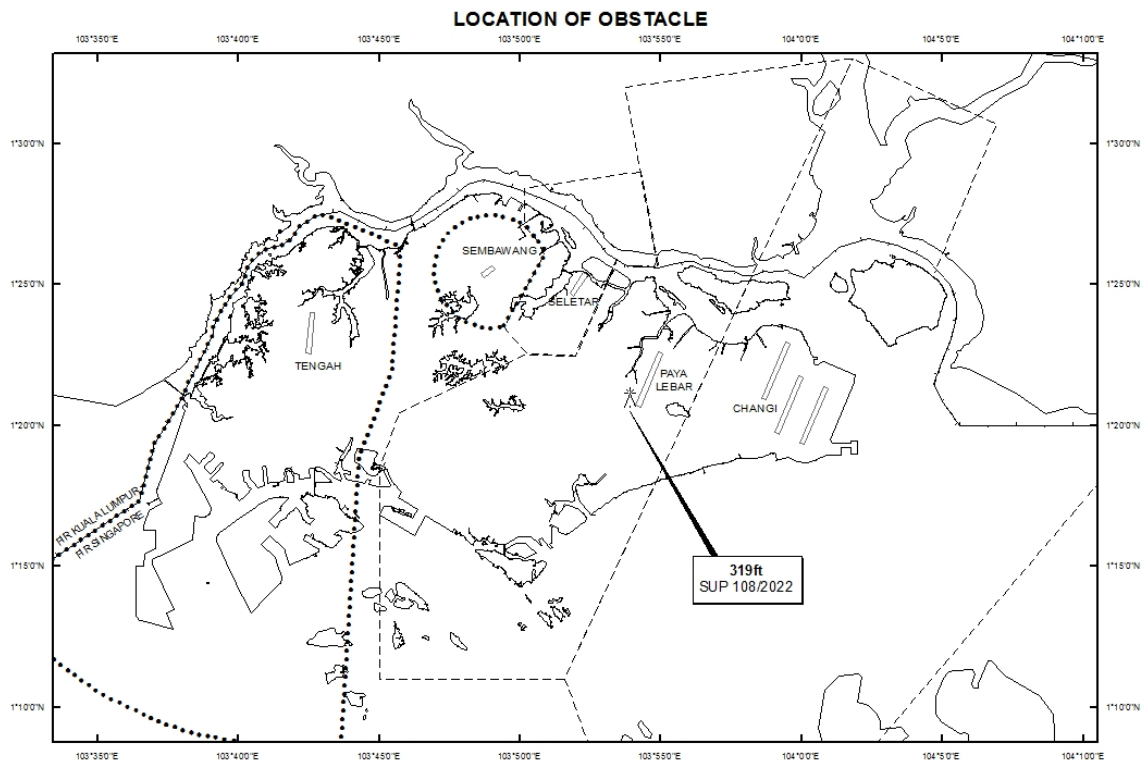

WIE/2307311559 one mobile crane, height 319ft AMSL, erected at 012043N 1035354E (bearing 203.1 degrees, distance 0.68nm from Paya Lebar ARP - within Paya Lebar Control Zone). Crane marked and lighted at night. (NOTAM A3161/22 dated 20/07/2022 is hereby superseded.)