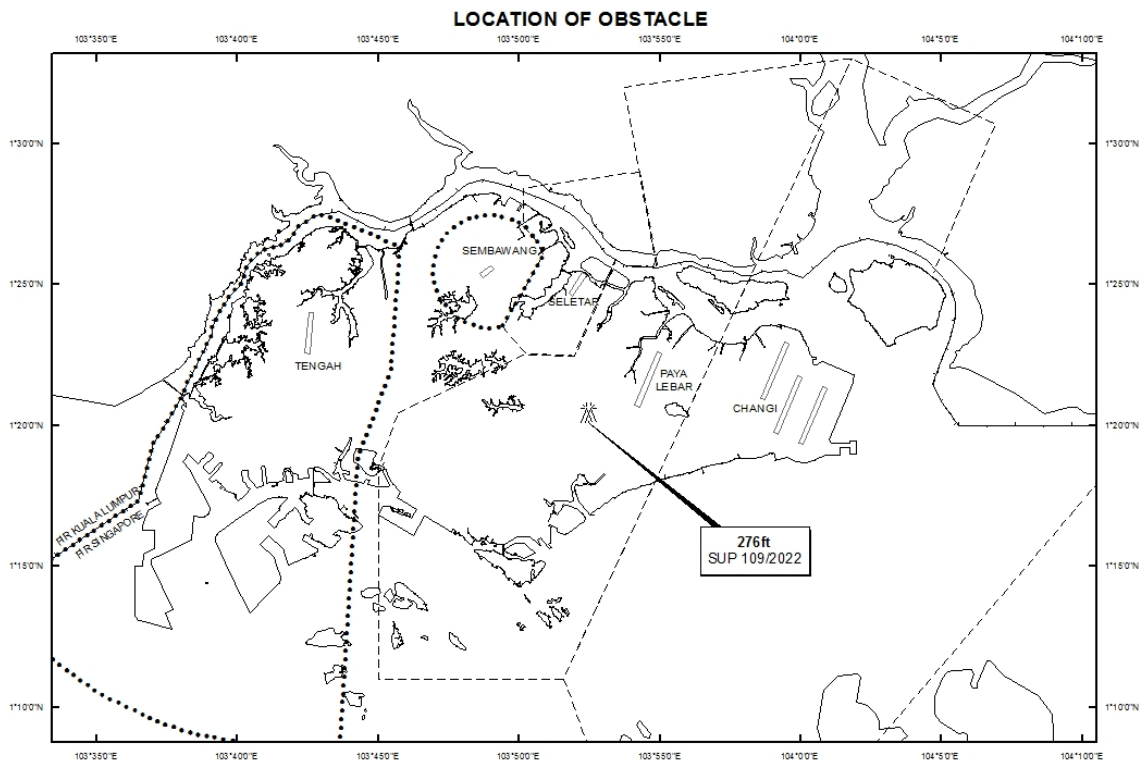

WIE/2308011559 six tower cranes, height 276ft AMSL, erected at 012012N 1035227E (bearing 236 degrees, distance 2.06nm from Paya Lebar ARP - within Paya Lebar Control Zone). Cranes marked and lighted at night. (NOTAM A3160/22 dated 20/07/2022 is hereby superseded.)

PAGE INTENTIONALLY LEFT BLANK