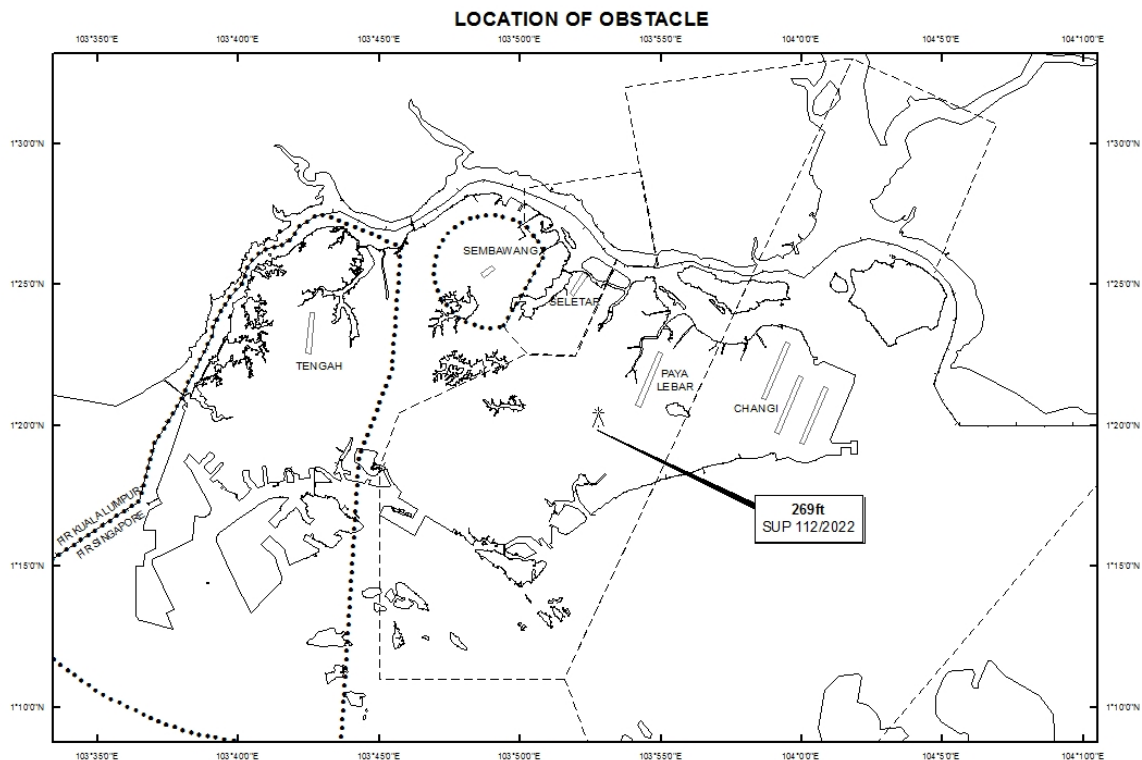

WIE/2312311559 one mobile crane, height 269ft AMSL, erected at 012001N 1035245E (bearing 227.2 degrees, distance 1.95nm from Paya Lebar ARP - within Paya Lebar Control Zone). Crane marked and lighted at night. (NOTAM A3127/22 dated 14/07/2022 is hereby superseded.)

PAGE INTENTIONALLY LEFT BLANK