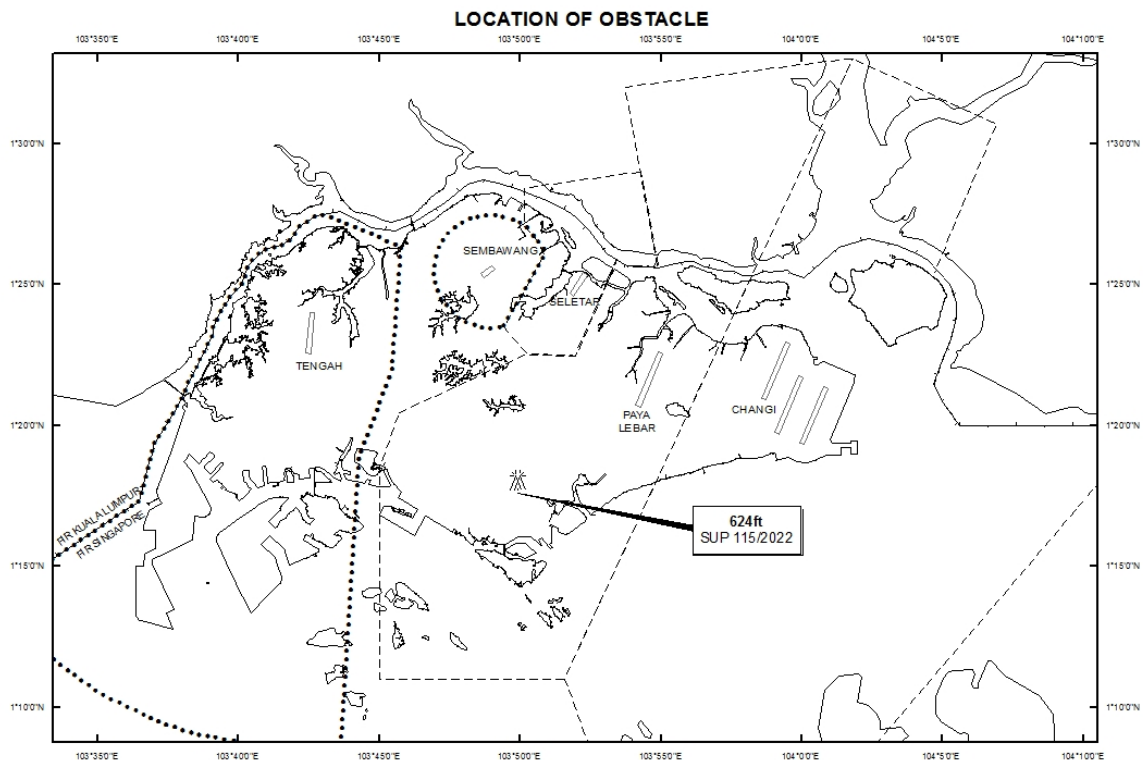

WIE/2307091559 two luffing cranes and two topless cranes, height 624ft AMSL, erected at 011747N 1034954E (bearing 230.2 degrees, distance 5.56nm from Paya Lebar ARP - within Paya Lebar Control Zone). Cranes marked and lighted at night. (NOTAM A3065/22 dated 05/07/2022 is hereby superseded.)