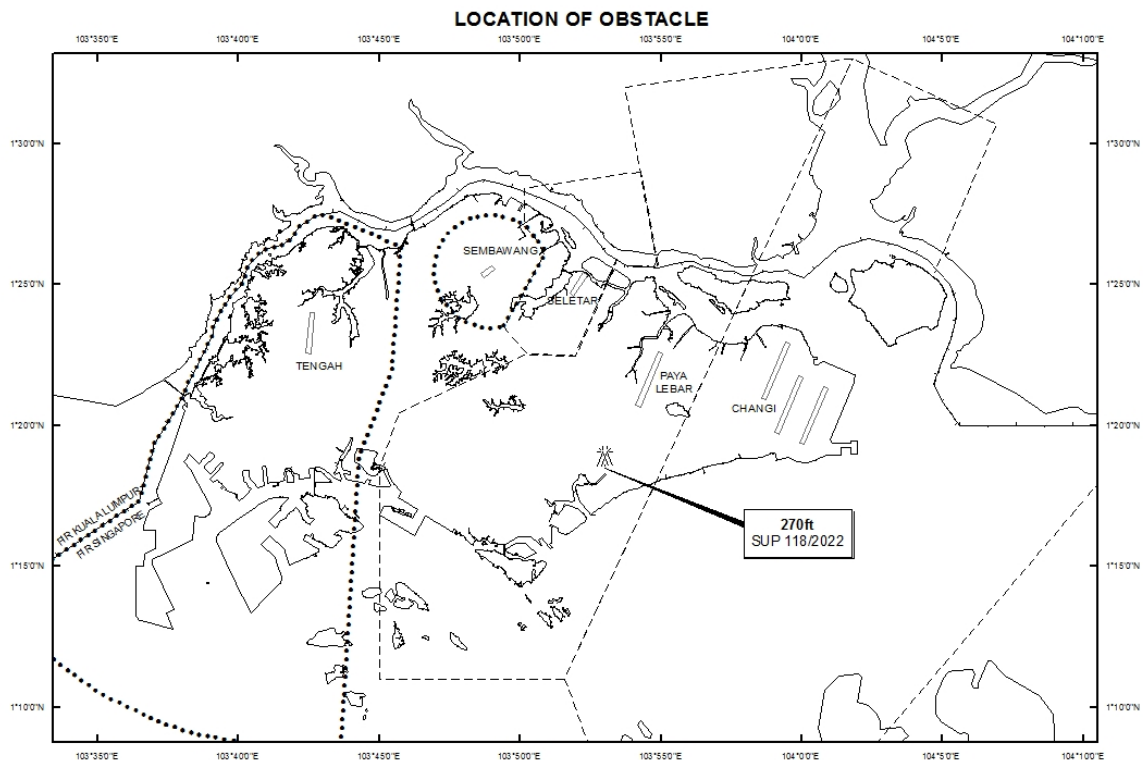

WIE/2312011559 two luffing cranes, height 270ft AMSL, erected at 011839N 1035259E (bearing 203.7 degrees, distance 2.94nm from Paya Lebar ARP - within Paya Lebar Control Zone). Cranes marked and lighted at night. (NOTAM A3048/22 dated 01/07/2022 is hereby superseded.)