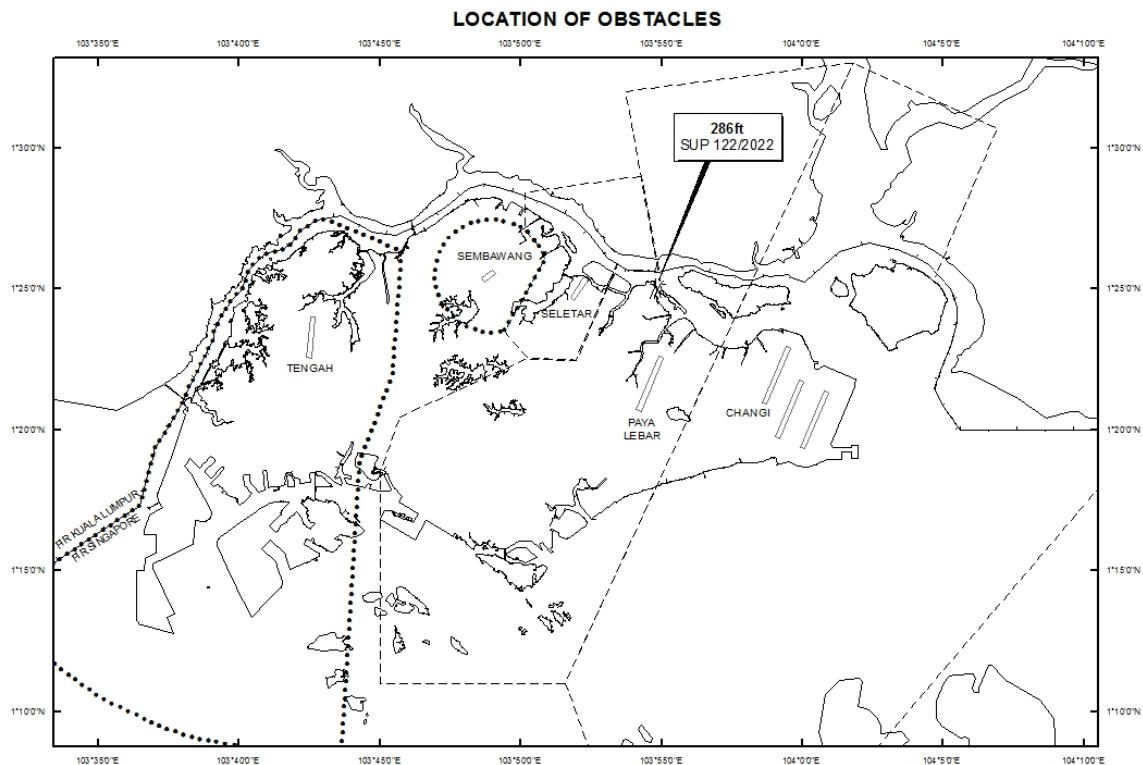

WIE/2312311559 three mobile cranes and one mobile crawler crane, height 286ft AMSL, erected at 012445N 1035452E (bearing 11.6 degrees, distance 3.47nm from Paya Lebar ARP - within Paya Lebar Control Zone). Cranes marked and lighted at night. (NOTAM A3381/22 dated 30/08/2022 is hereby superseded.)