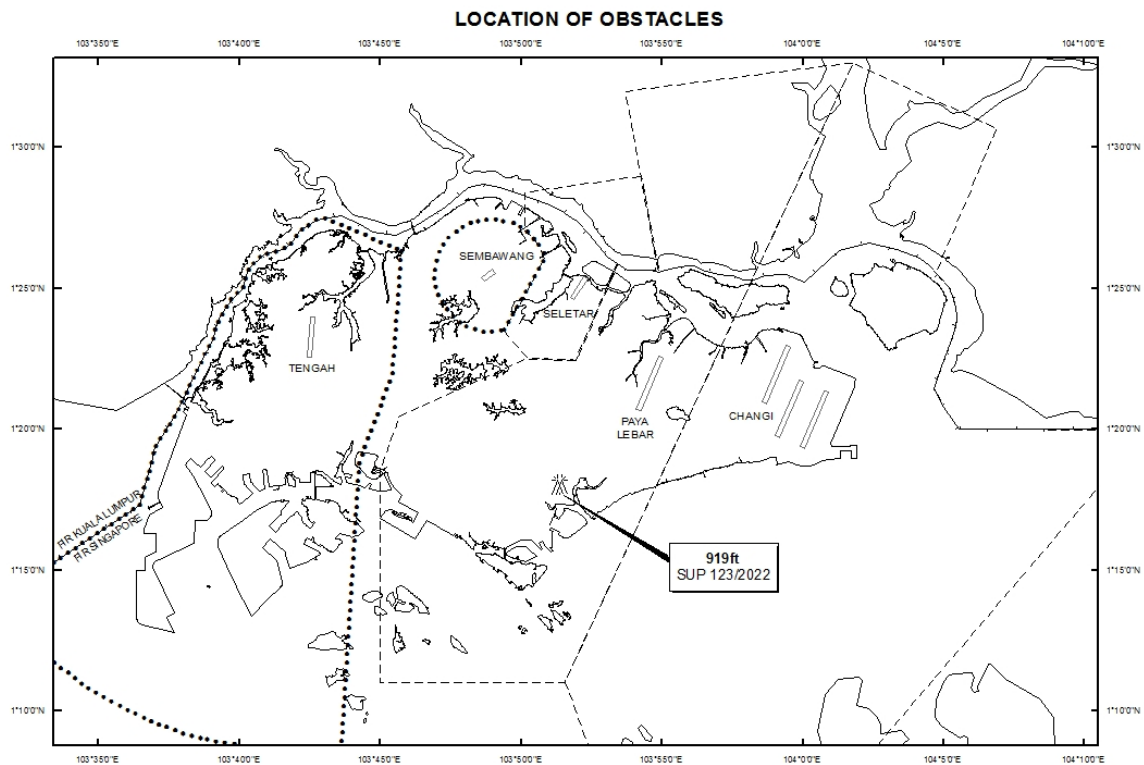

WIE/2312311559 two luffing cranes, height 919ft AMSL, erected at 011747N 1035123E (bearing 218.1 degrees, distance 4.52nm from Paya Lebar ARP - within Paya Lebar Control Zone). Cranes marked and lighted at night. (NOTAM A3380/22 dated 30/08/2022 is hereby superseded.)