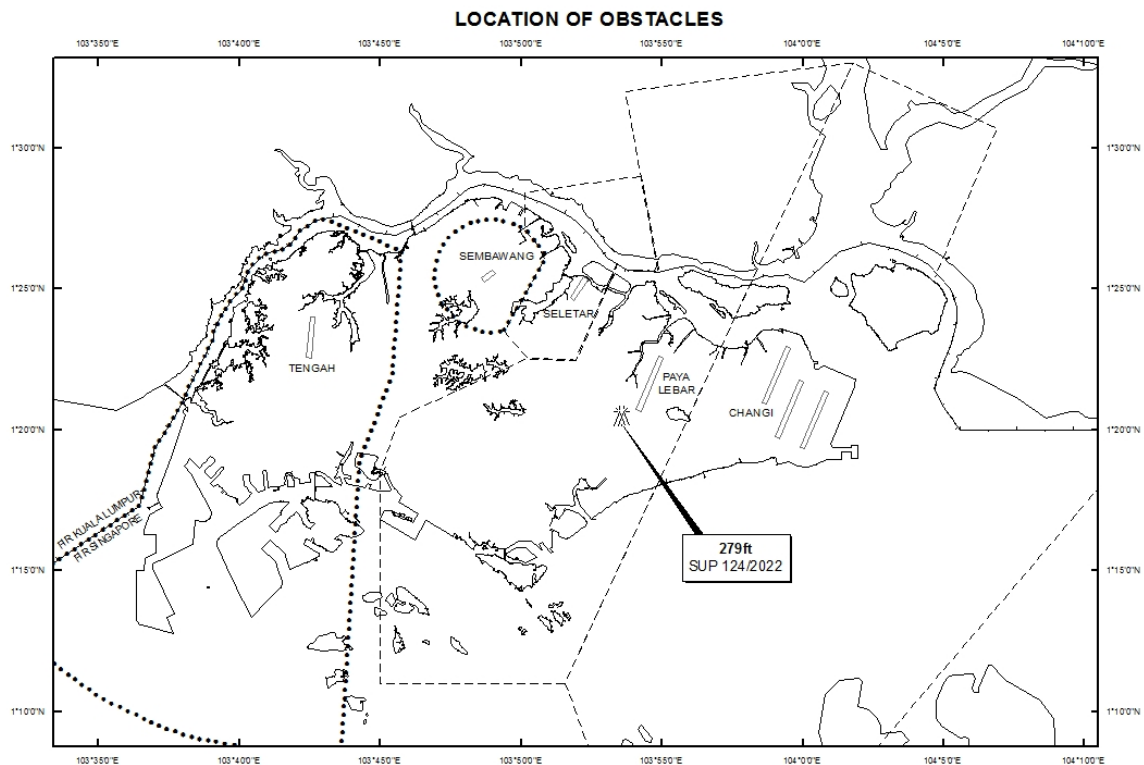

WIE/2312281559 two mobile cranes, height 279ft AMSL, erected at 012014N 1035335E (bearing 207 degrees, distance 1.25nm from Paya Lebar ARP - within Paya Lebar Control Zone). Cranes marked and lighted at night. (NOTAM A3356/22 dated 25/08/2022 is hereby superseded.)