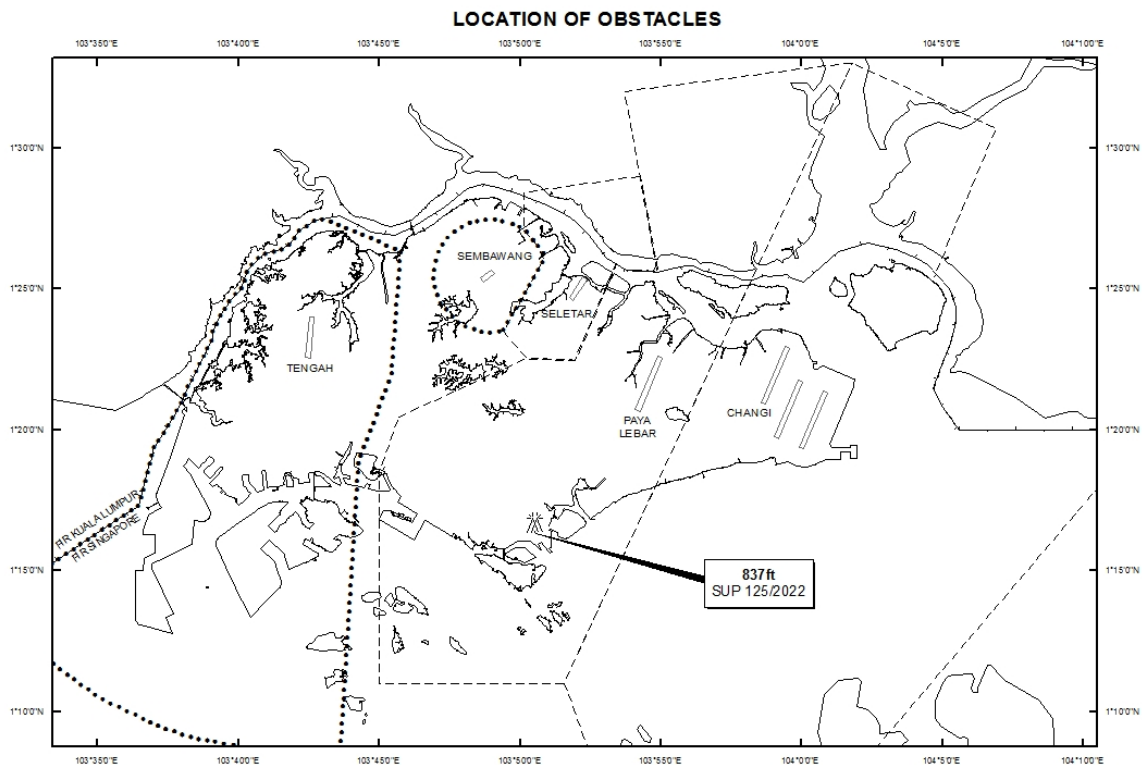

WIE/2312311559 three luffer cranes, height 837ft AMSL, erected at 011627N 1035031E (bearing 216 degrees, distance 6.1nm from Paya Lebar ARP - within Paya Lebar Control Zone). Cranes marked and lighted at night. (NOTAM A3355/22 dated 25/08/2022 is hereby superseded.)