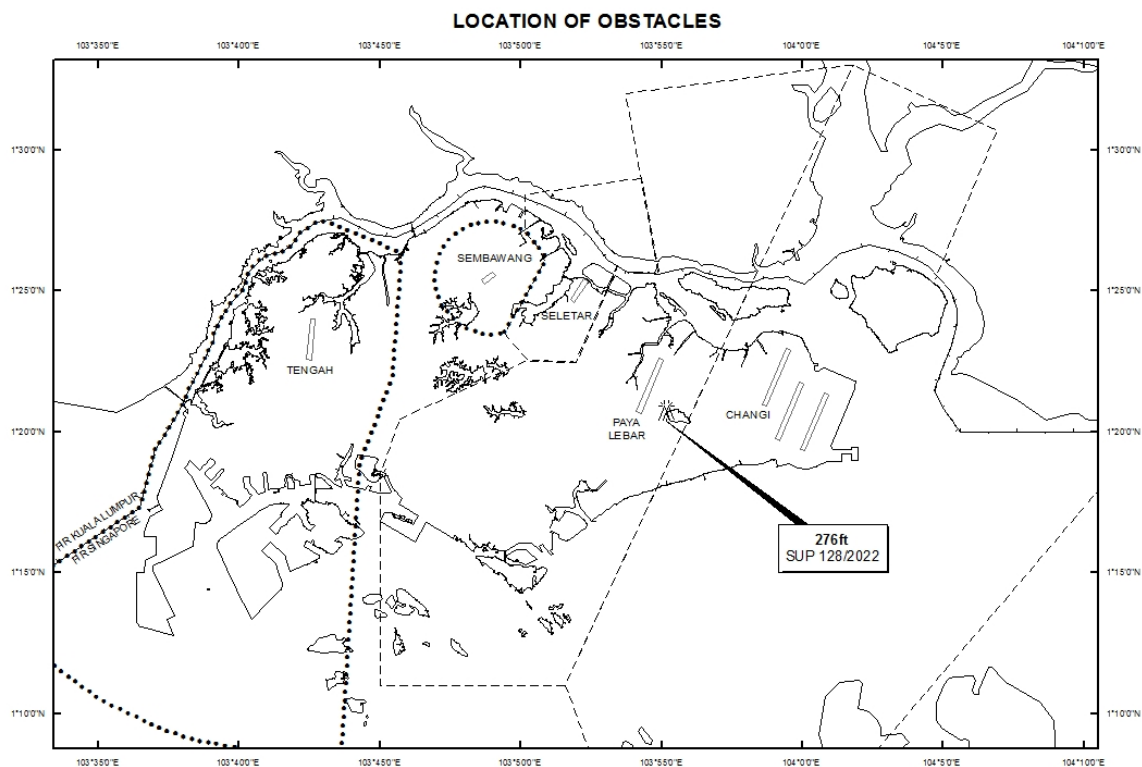

WIE/2308051559 one topless crane and one luffer crane, height 276ft AMSL, erected at 012030N 1035510E (bearing 130.4 degrees, distance 1.3nm from Paya Lebar ARP - within Paya Lebar Control Zone). Cranes marked and lighted at night. (NOTAM A3209/22 dated 01/08/2022 is hereby superseded.)