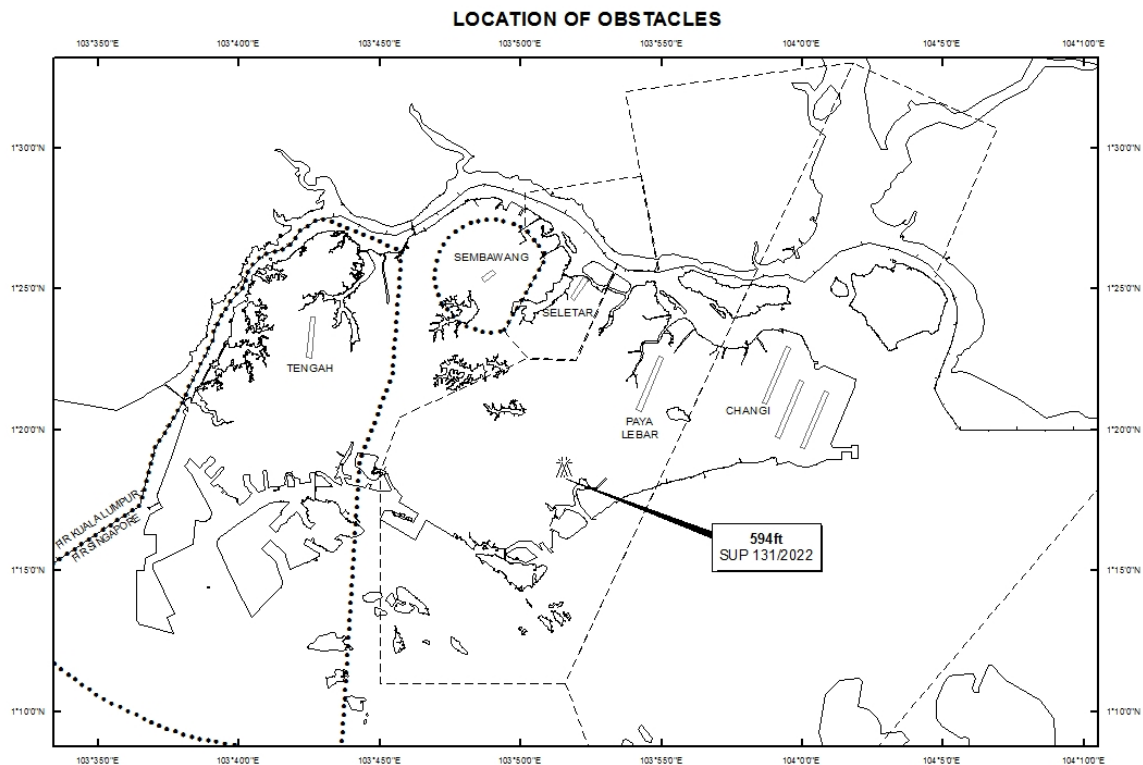

Email: caas_singaporeais@caas.gov.sgURL: www.caas.gov.sgURL: <https://aim-sg.caas.gov.sg>**AIP Supplement for
Singapore****AIP SUP
131/2022****Effective from 30 NOV 2022****/ 31 DEC 2023****Published on 06 OCT 2022****PAYA LEBAR AIRPORT – FLAT-TOP CRANES**

With effect from 2211301600/2312311559 two flat-top cranes, height 594ft AMSL, erected at 011824N 1035132E (bearing 222 degrees, distance 3.95nm from Paya Lebar ARP - within Paya Lebar Control Zone). Cranes marked and lighted at night. (NOTAM A3559/22 dated 29/09/2022 is hereby superseded.)