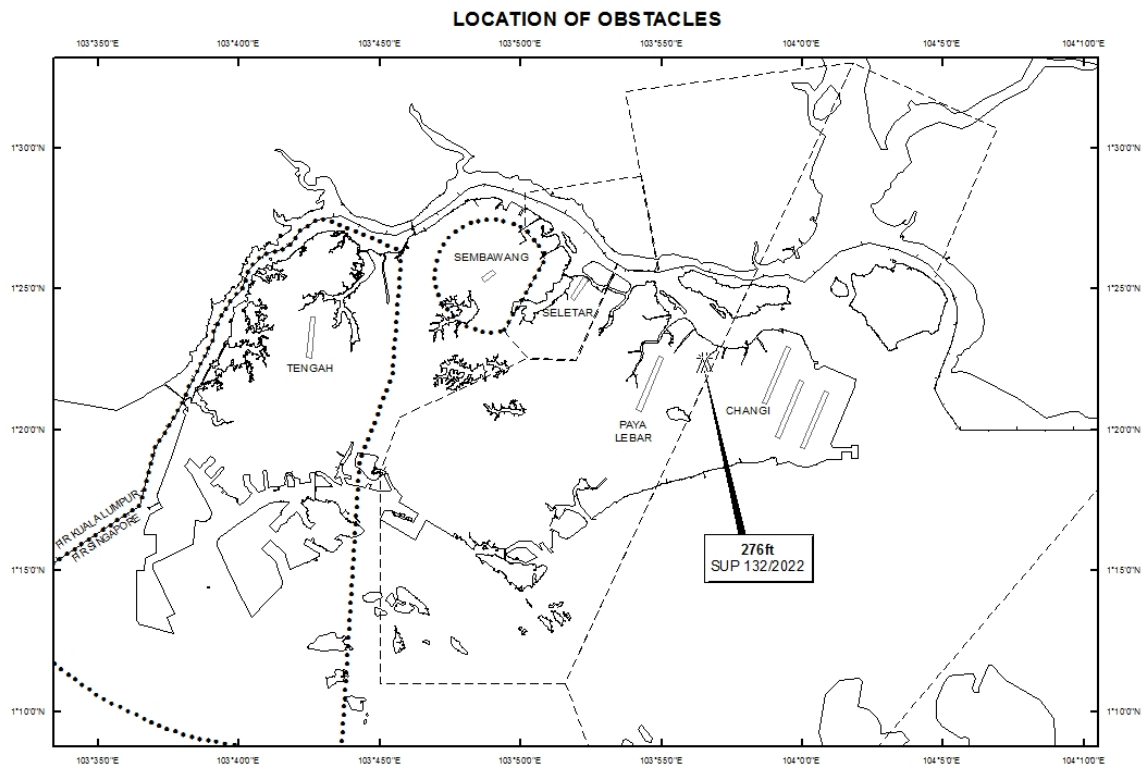

With effect from 2210061600/2310071559 three luffing cranes and six topless cranes, height 276ft AMSL, erected at 012207N 1035631E (bearing 72 degrees, distance 2.47nm from Paya Lebar ARP - within Paya Lebar Control Zone). Cranes marked and lighted at night. (NOTAM A3558/22 dated 29/09/2022 is hereby superseded.)