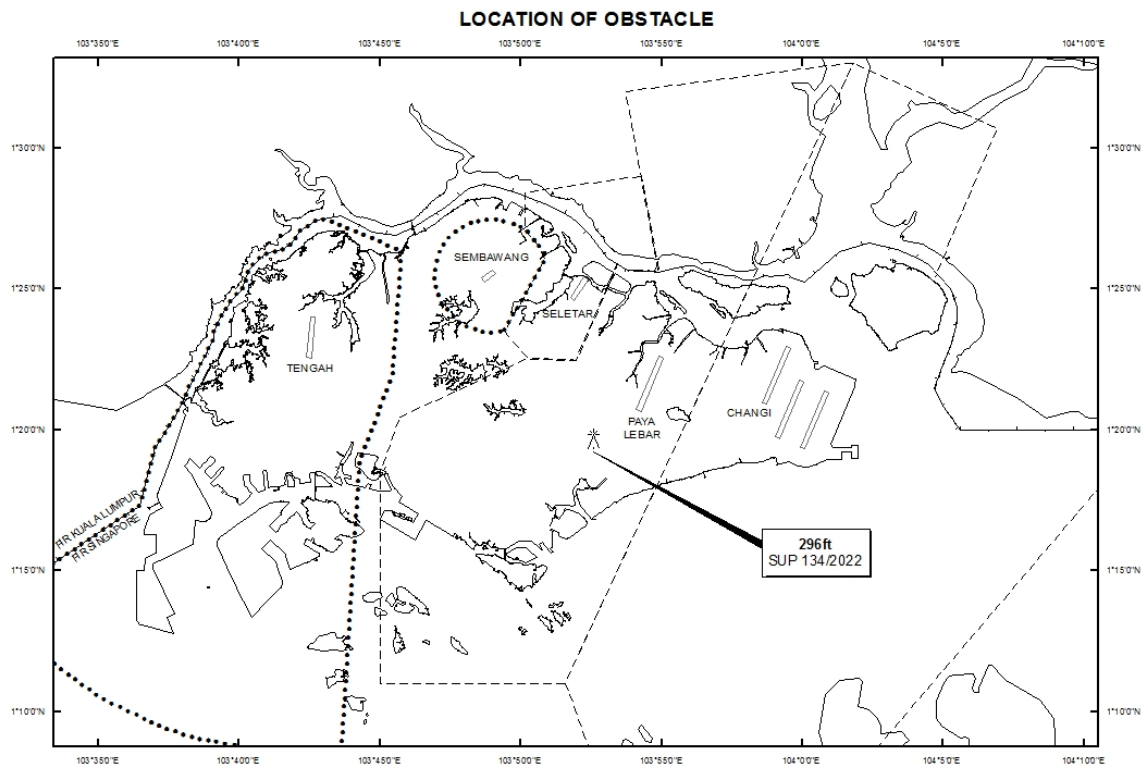

WIE/2306061559 one mobile crane, height 296ft AMSL, erected at 011925N 1035234E (bearing 220 degrees, distance 2.5nm from Paya Lebar ARP - within Paya Lebar Control Zone). Crane marked and lighted at night. (NOTAM A3489/22 dated 17/09/2022 is hereby superseded.)