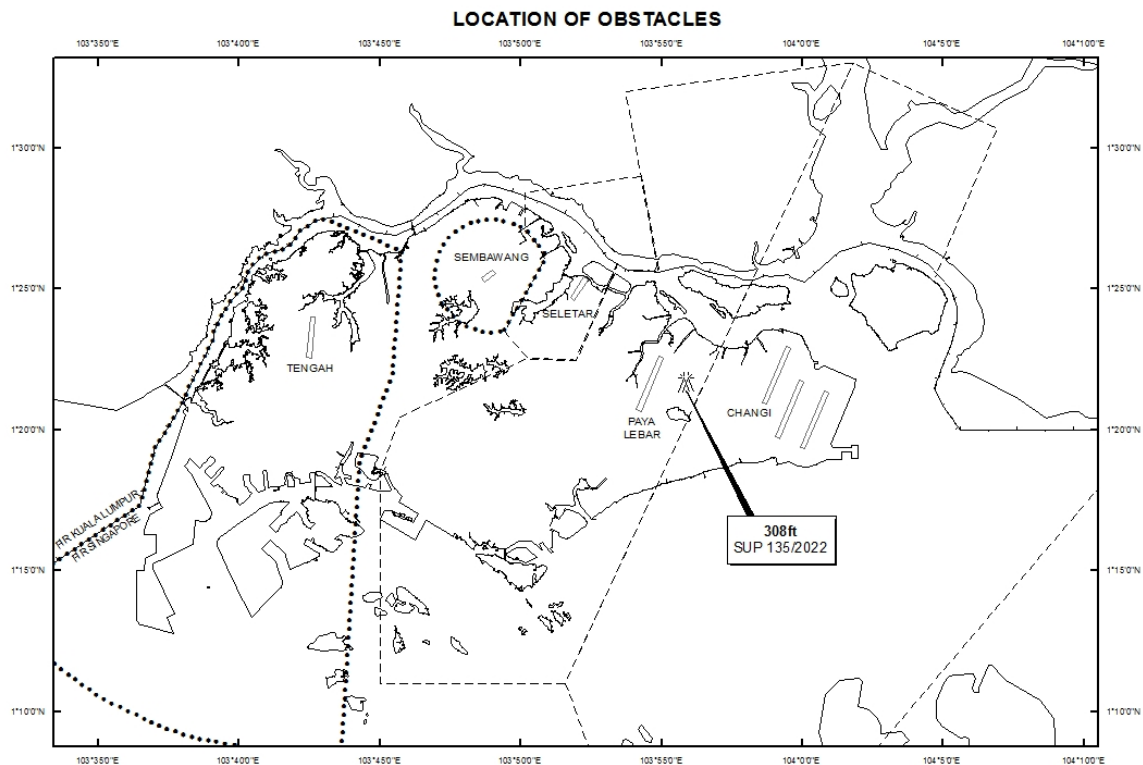

WIE/2309201559 eight crawler cranes, height 308ft AMSL, erected at 012126N 1035552E (bearing 87 degrees, distance 1.7nm from Paya Lebar ARP - within Paya Lebar Control Zone). Cranes marked and lighted at night. (NOTAM A3488/22 dated 17/09/2022 is hereby superseded.)