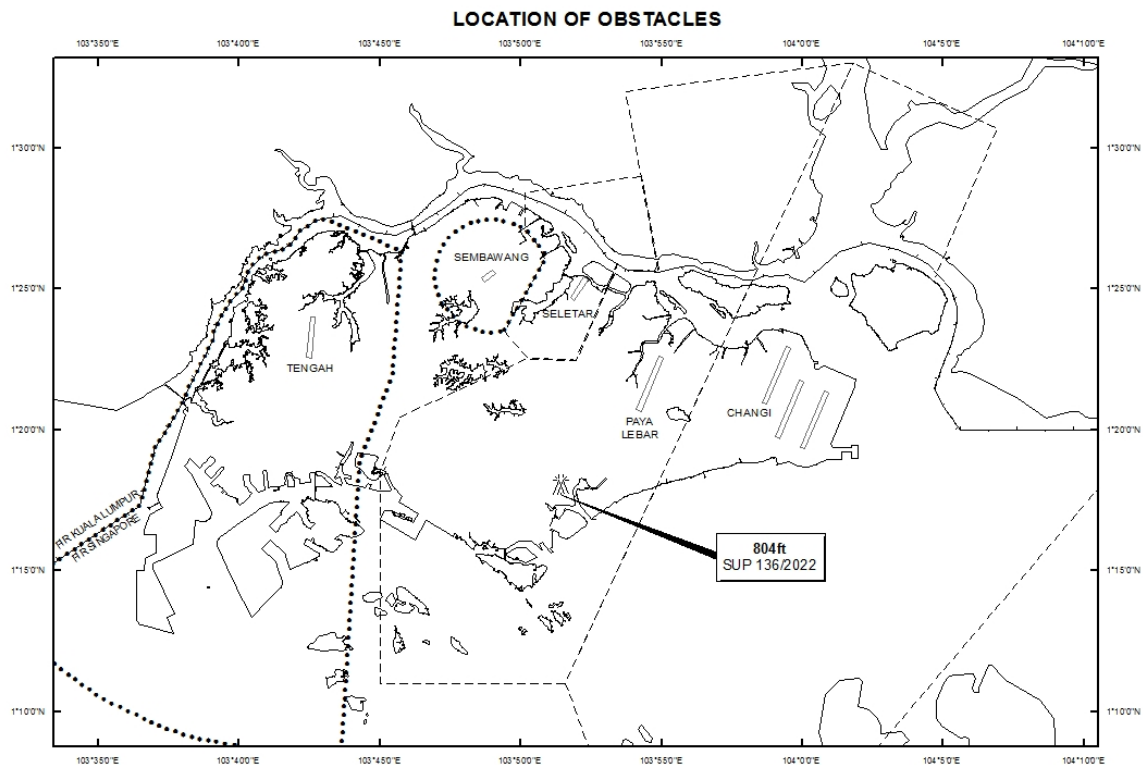

WIE/2310011559 four luffing cranes, height 804ft AMSL, erected at 011747N 1035124E (bearing 218 degrees, distance 4.5nm from Paya Lebar ARP - within Paya Lebar Control Zone). Cranes marked and lighted at night. (NOTAM A3463/22 dated 14/09/2022 is hereby superseded.)