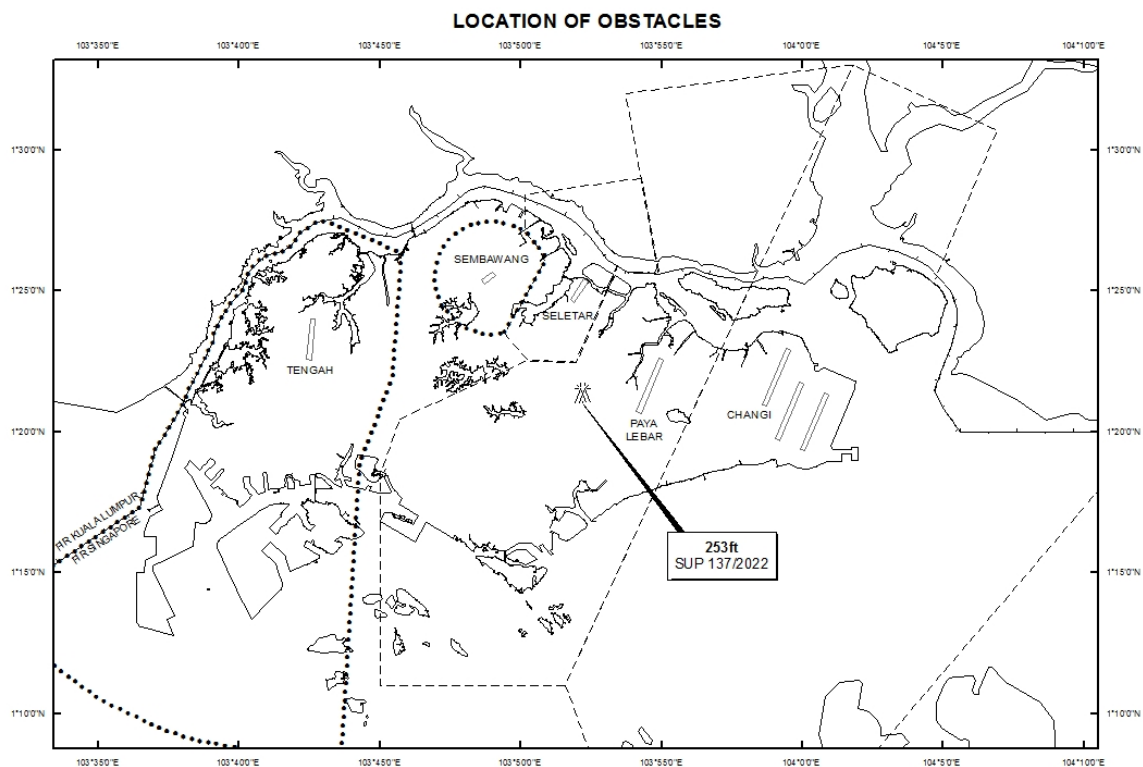

WIE/2303201559 four mobile cranes, height 253ft AMSL, erected at 012106N 1035211E (bearing 265 degrees, distance 2.08nm from Paya Lebar ARP - within Paya Lebar Control Zone). Cranes marked and lighted at night. (NOTAM A3462/22 dated 14/09/2022 is hereby superseded.)