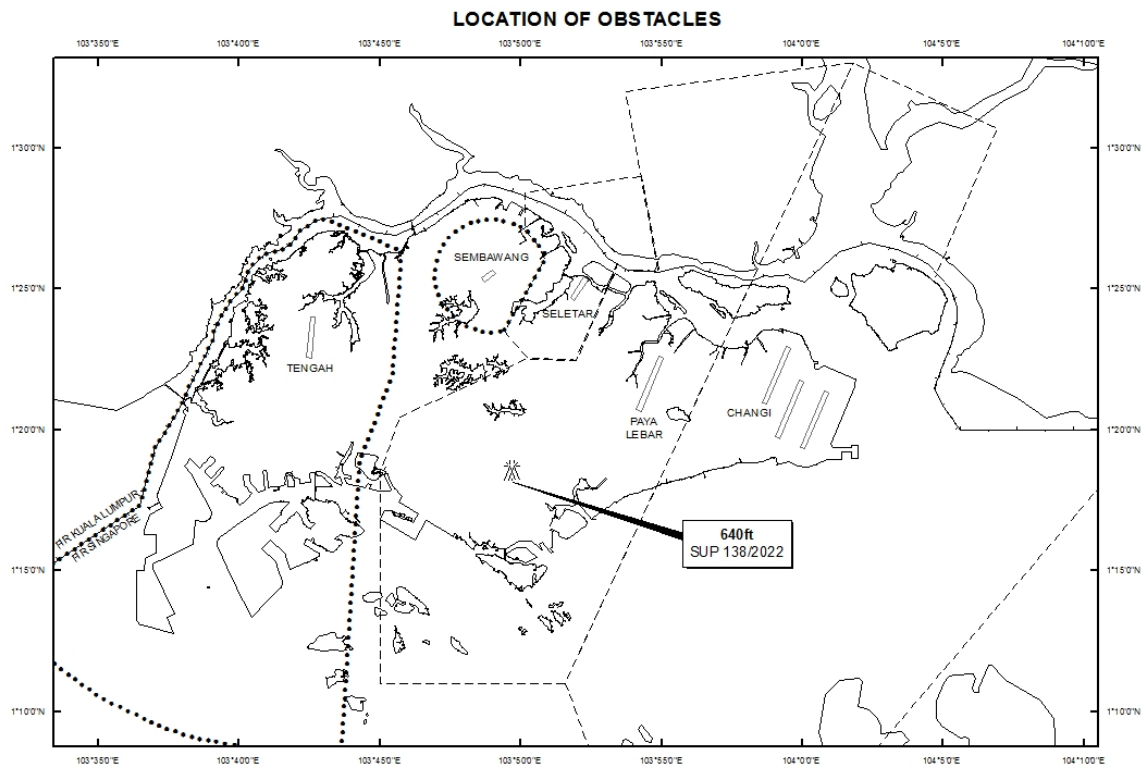

WIE/2305011559 four luffing cranes, height 640ft AMSL, erected at 011817N 1034941E (bearing 236 degrees, distance 5.43nm from Paya Lebar ARP - within Paya Lebar Control Zone). Cranes marked and lighted at night. (NOTAM A3415/22 dated 04/09/2022 is hereby superseded.)