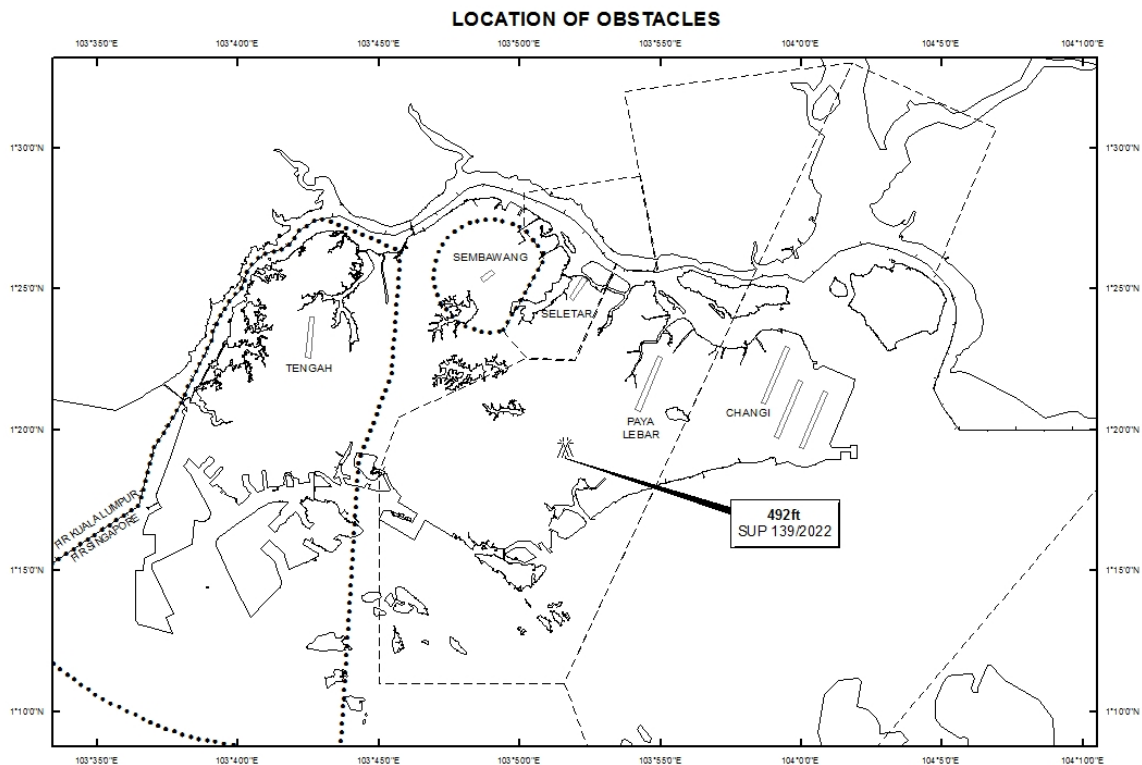

WIE/2309231559 two tower cranes, height 492ft AMSL, erected at 011906N 1035137E (bearing 229 degrees, distance 3.4nm from Paya Lebar ARP - within Paya Lebar Control Zone). Cranes marked and lighted at night. (NOTAM A3414/22 dated 04/09/2022 is hereby superseded.)