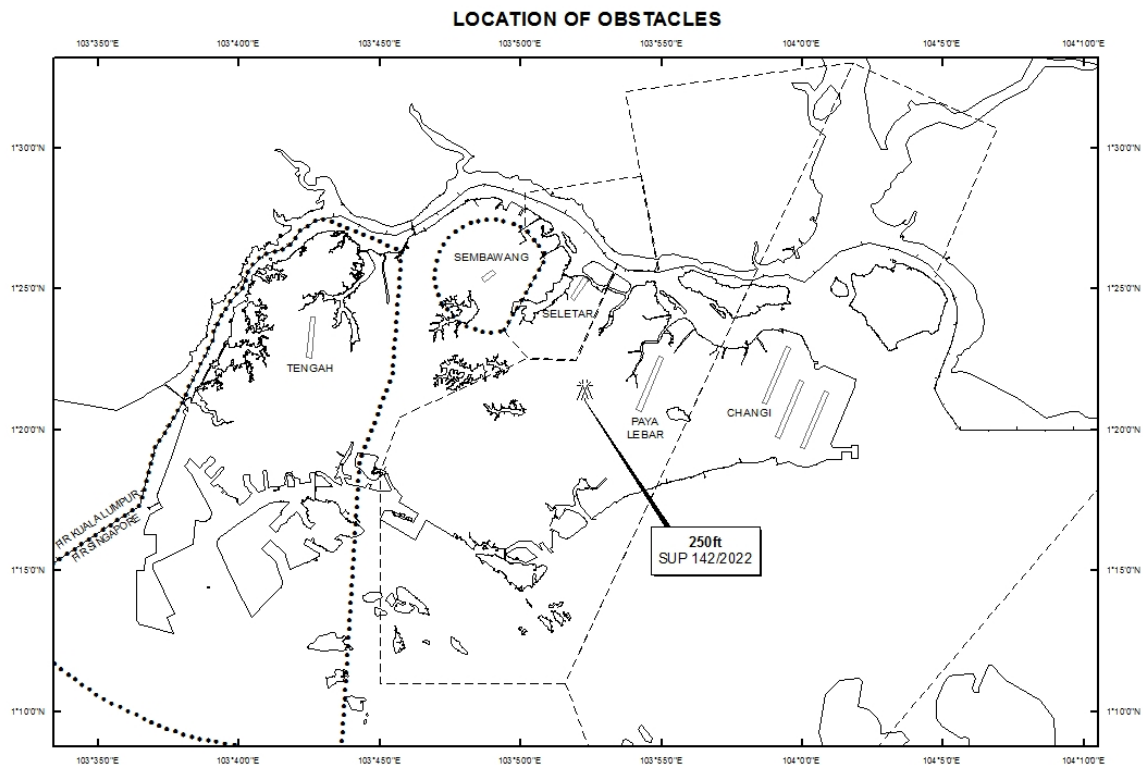

WIE/2302101559 four mobile cranes, height 250ft AMSL, erected at 012110N 1035215E (bearing 265 degrees, distance 1.92nm from Paya Lebar ARP - within Paya Lebar Control Zone). Cranes marked and lighted at night. (NOTAM A3400/22 dated 01/09/2022 is hereby superseded.)