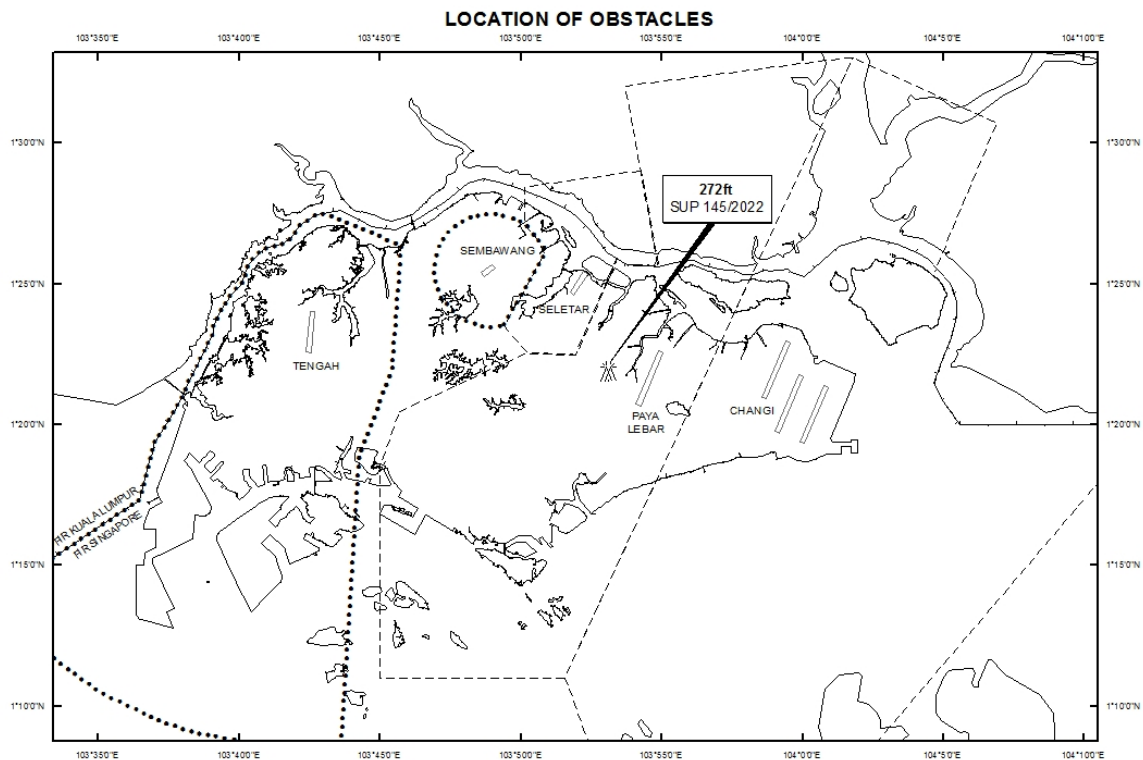

WIE/2312312359 four topless cranes and two luffer cranes, height 272ft AMSL, erected at 012136N 1035307E (bearing 283 degrees, distance 1nm from Paya Lebar ARP - within Paya Lebar Control Zone). Cranes marked and lighted at night. (NOTAM A3737/22 dated 28/10/22 is hereby superseded.)