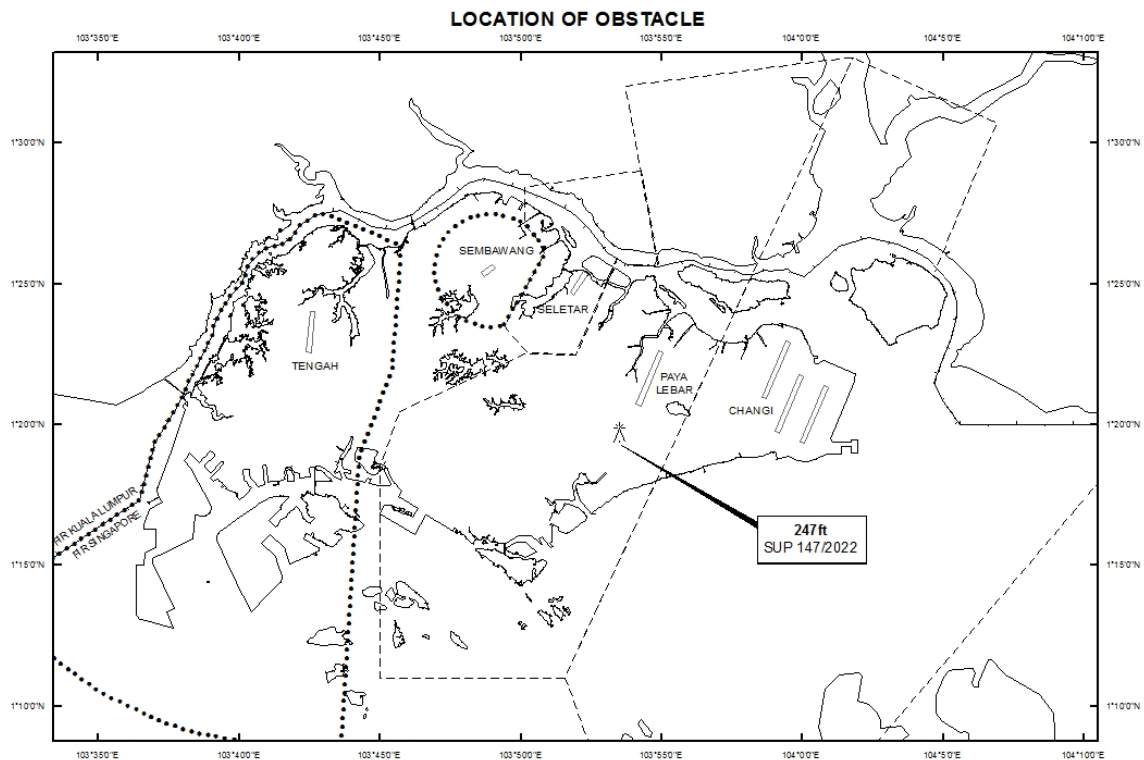

WIE/2302281559 one 500 ton mobile crane, height 247ft AMSL, erected at 011927N 1035329E (bearing 200 degrees, distance 2nm from Paya Lebar ARP - within Paya Lebar Control Zone). Crane marked and lighted at night. (NOTAM A3719/22 dated 27/10/2022 is hereby superseded.)