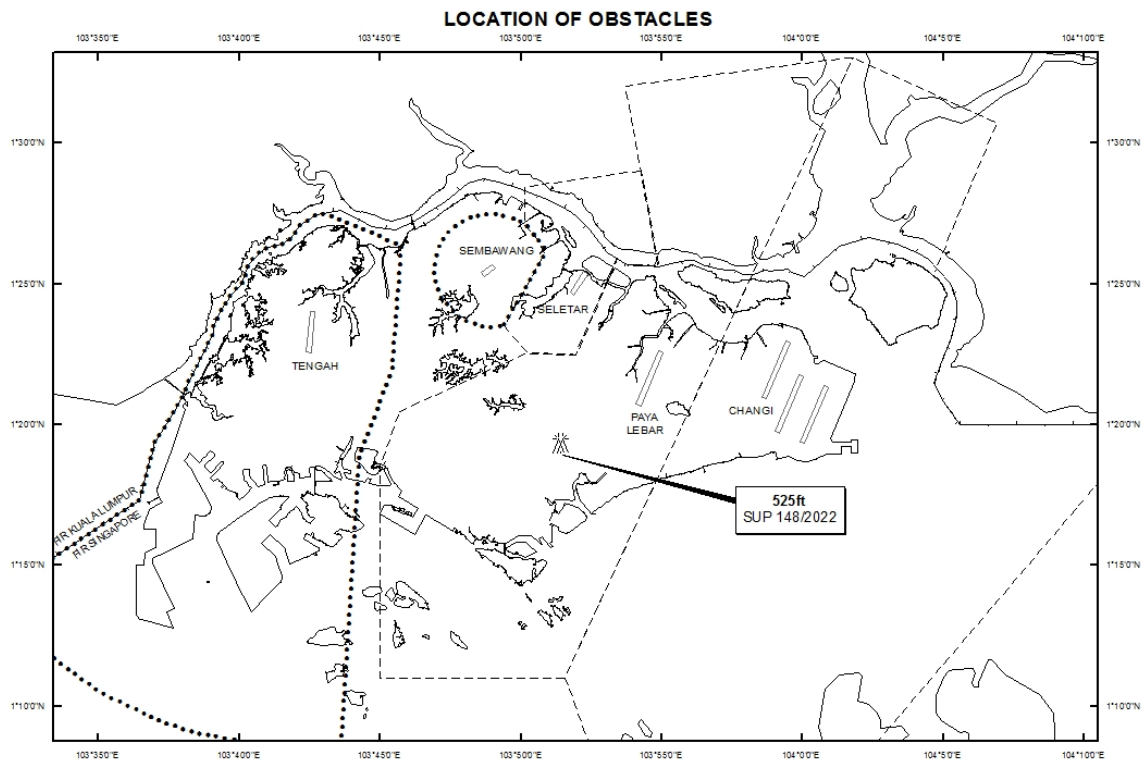

WIE/2311012359 three topless cranes and one luffing crane, height 525ft AMSL, erected at 011904N 1035124E (bearing 231 degrees, distance 4nm from Paya Lebar ARP - within Paya Lebar Control Zone). Cranes marked and lighted at night. (NOTAM A3718/22 dated 27/10/2022 is hereby superseded.)