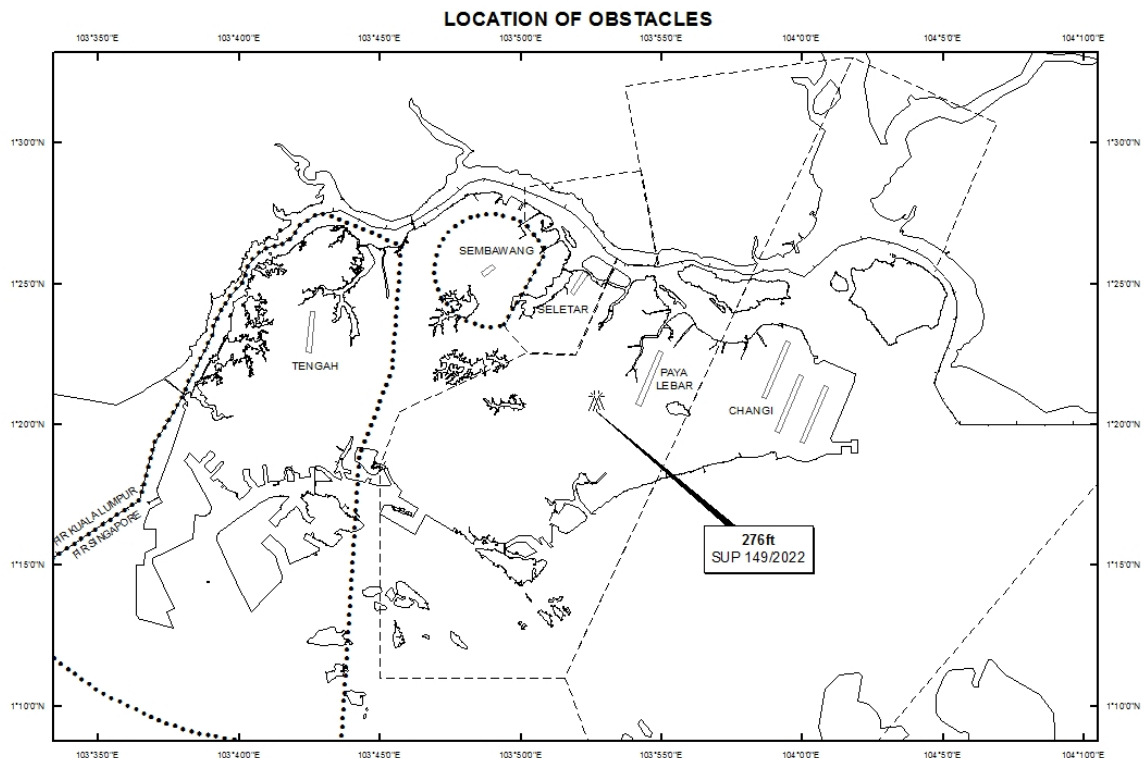

WIE/2311012359 four topless cranes and two luffing cranes, height 276ft AMSL, erected at 012035N 1035242E (bearing 243 degrees, distance 2nm from Paya Lebar ARP - within Paya Lebar Control Zone). Cranes marked and lighted at night. (NOTAM A3717/22 dated 27/10/2022 is hereby superseded.)