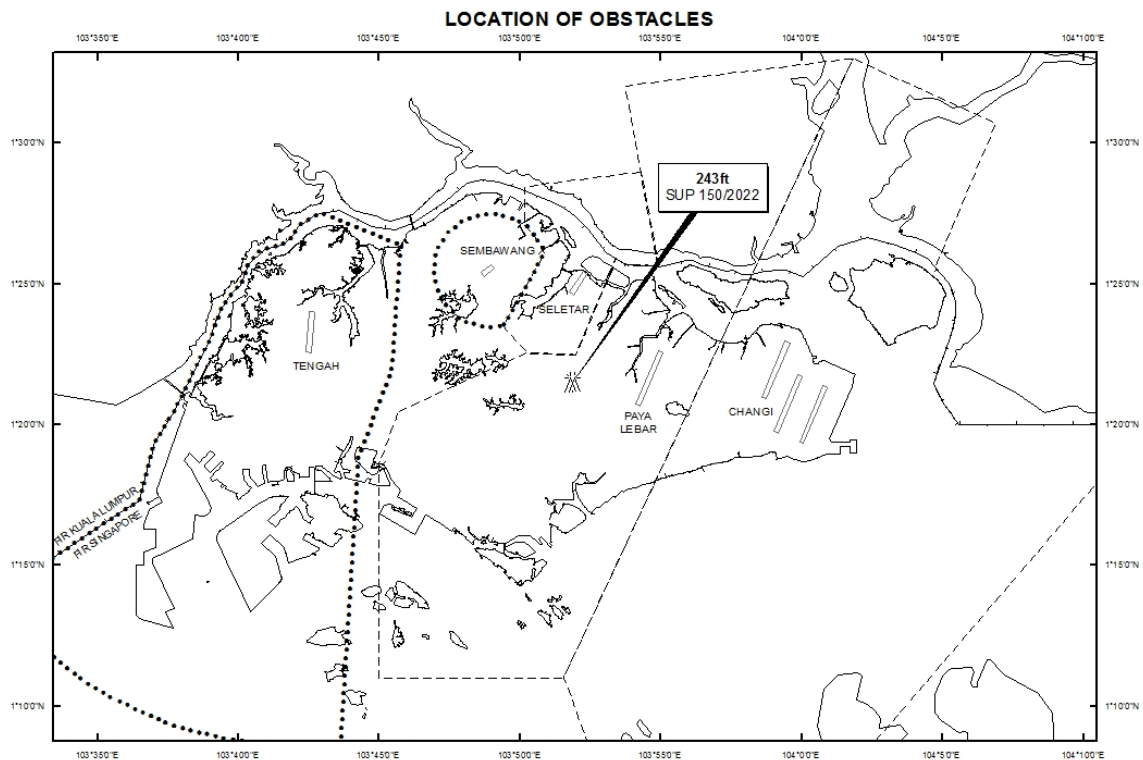

WIE/2304201559 four mobile cranes, height 243ft AMSL, erected at 012113N 1035152E (bearing 267 degrees, distance 2.3nm from Paya Lebar ARP - within Paya Lebar Control Zone). Cranes marked and lighted at night. (NOTAM A3716/22 dated 27/10/22 is hereby superseded.)