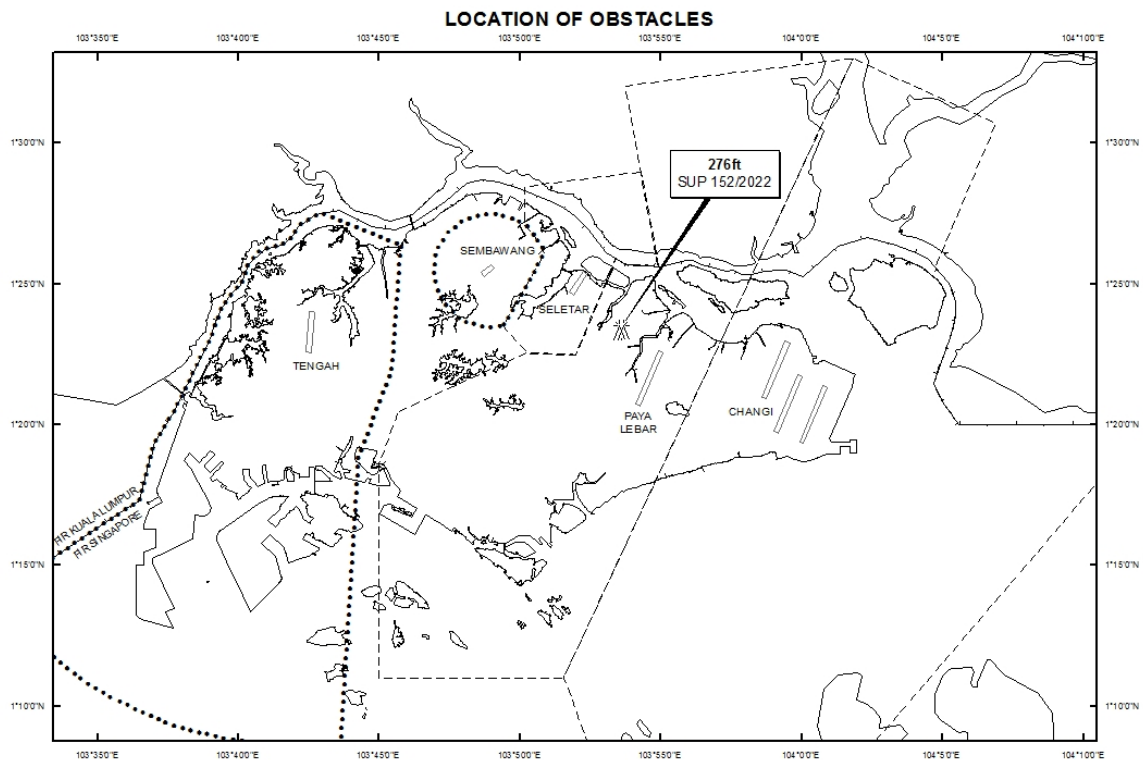

WIE/2311291559 two mobile cranes, height 276ft AMSL, erected at 012304N 1035335E (bearing 341.5 degrees, distance 1.83nm from Paya Lebar ARP - within Paya Lebar Control Zone). Cranes marked and lighted at night. (NOTAM A3585/22 dated 04/10/2022 is hereby superseded.)