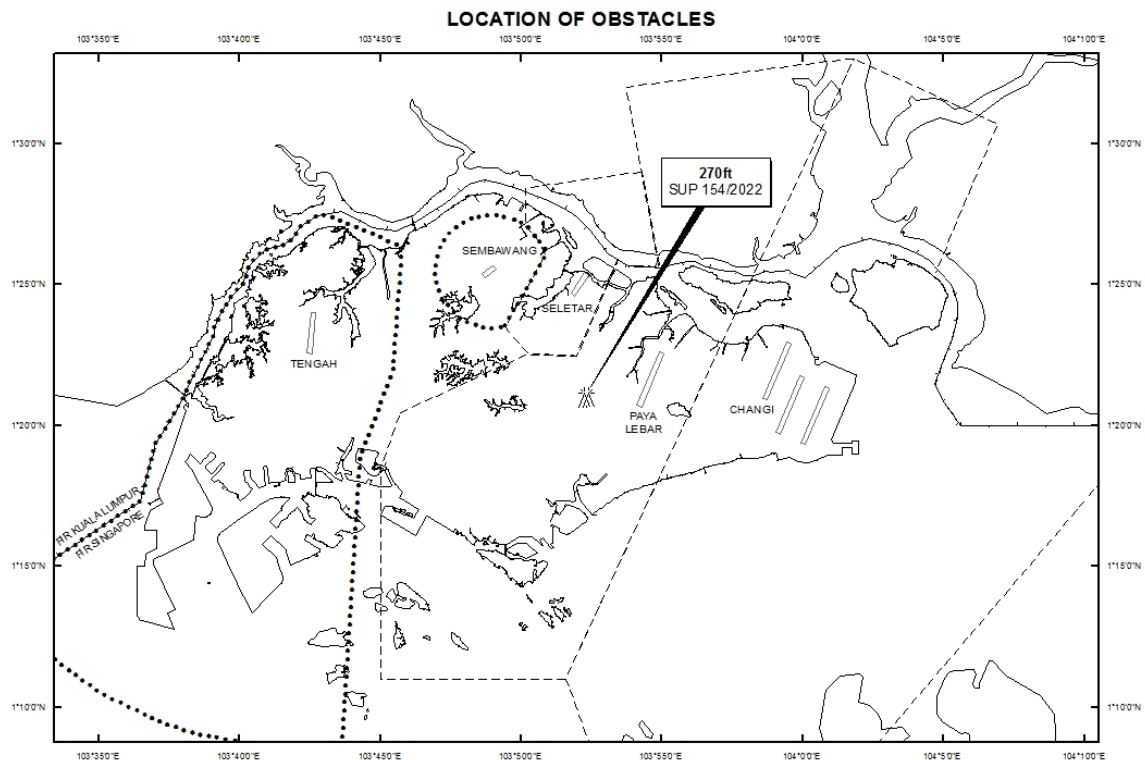

WIE/2308011559 four mobile cranes, height 270ft AMSL, erected at 012044N 1035218E (bearing 252 degrees, distance 1.96nm from Paya Lebar ARP - within Paya Lebar Control Zone). Cranes marked and lighted at night. (NOTAM A3944/22 dated 29/11/2022 is hereby superseded.)