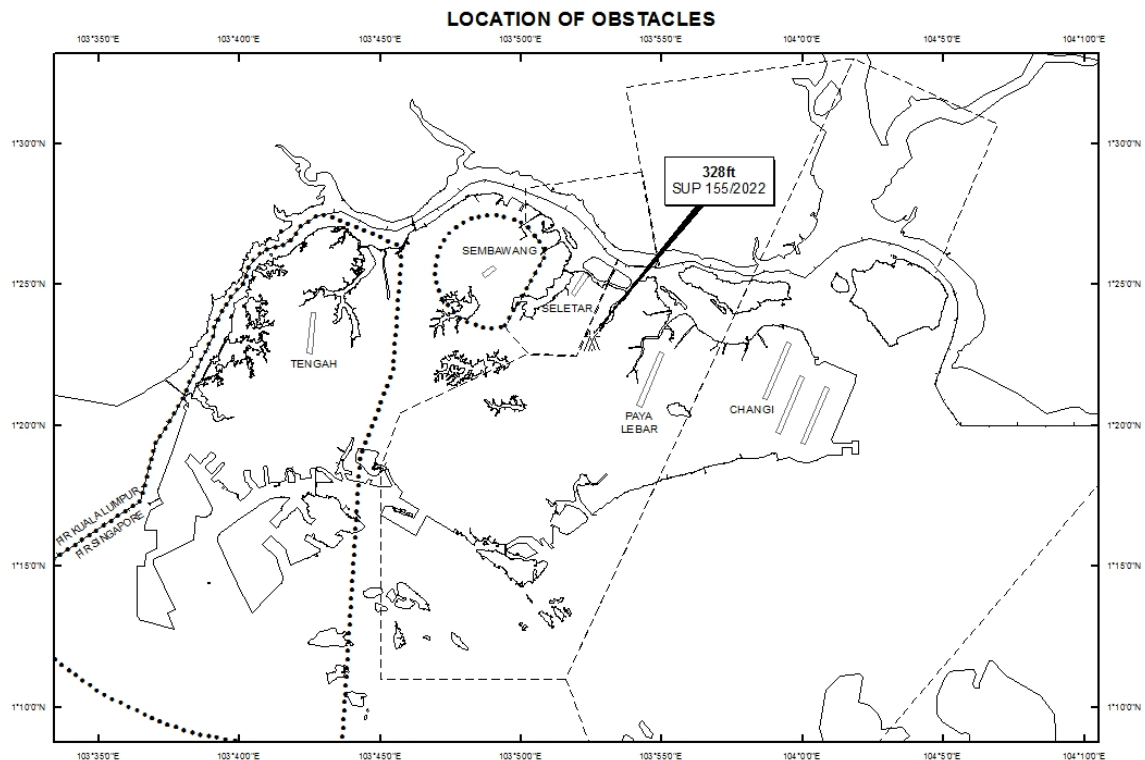

Email: caas_singaporeais@caas.gov.sgURL: www.caas.gov.sgURL: <https://aim-sg.caas.gov.sg>**AIP Supplement for
Singapore****AIP SUP
155/2022****Effective from 15 DEC 2022****/ 01 DEC 2023****Published on 15 DEC 2022****PAYA LEBAR AIRPORT – TOWER CRANES**

WIE/2312011559 two tower cranes, height 328ft AMSL, erected at 012243N 1035229E (bearing 309 degrees, distance 2.17nm from Paya Lebar ARP - within Paya Lebar Control Zone). Cranes marked and lighted at night. (NOTAM A3942/22 dated 29/11/2022 is hereby superseded.)