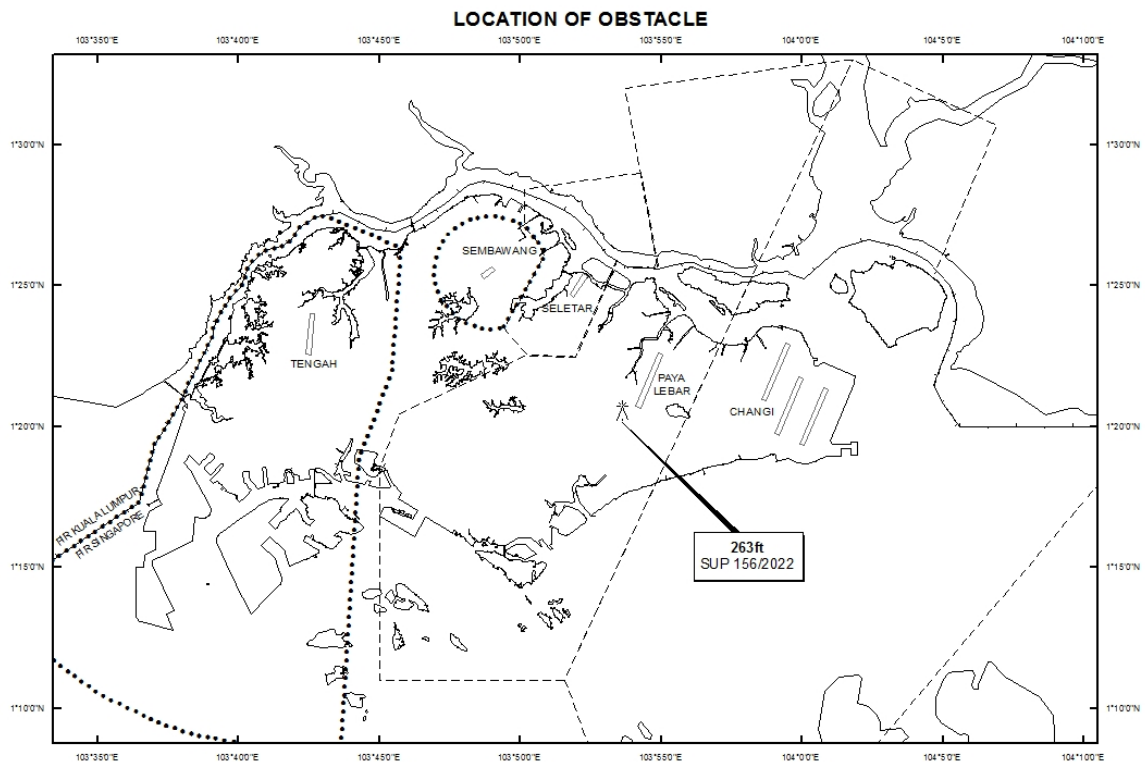

WIE/2304101559 one mobile crane, height 263ft AMSL, erected at 012017N 1035337E (bearing 207 degrees, distance 1.19nm from Paya Lebar ARP - within Paya Lebar Control Zone). Crane marked and lighted at night. (NOTAM A3941/22 dated 29/11/2022 is hereby superseded.)