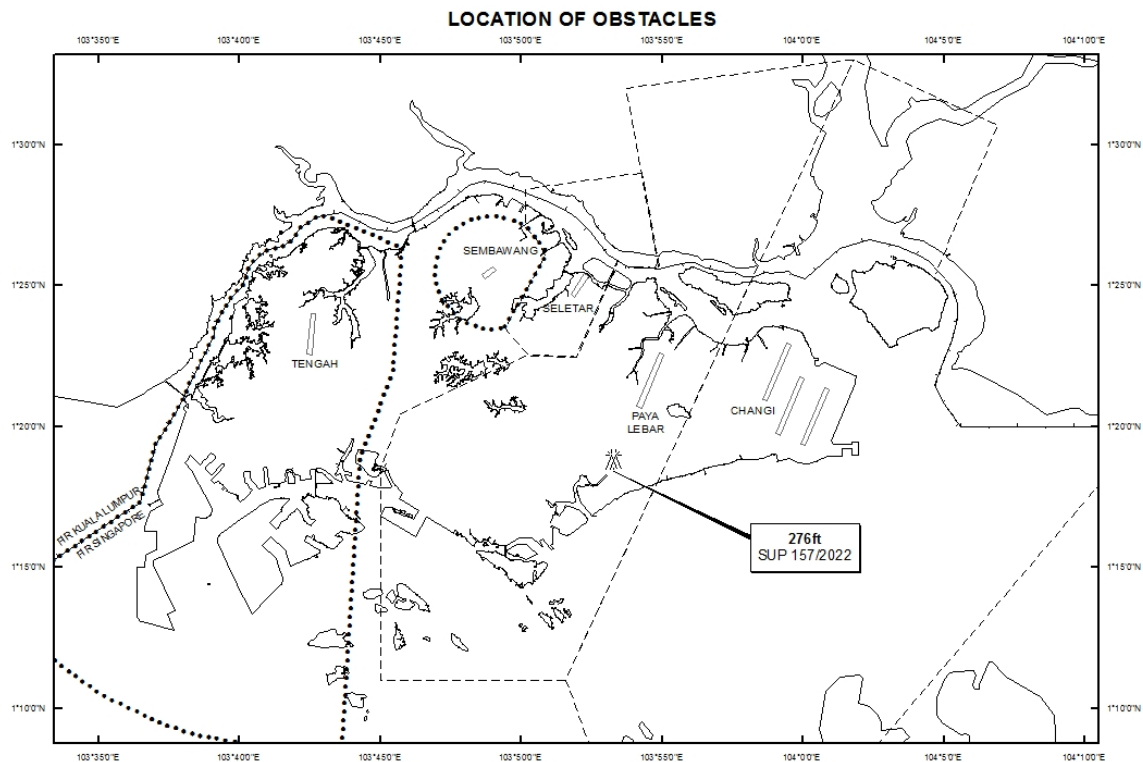

WIE/2311151559 four topless cranes and two luffer cranes, height 276ft AMSL, erected at 011833N 1035315E (bearing 198.1 degrees, distance 2.94nm from Paya Lebar ARP - within Paya Lebar Control Zone). Cranes marked and lighted at night. (NOTAM A3837/22 dated 14/11/2022 is hereby superseded.)