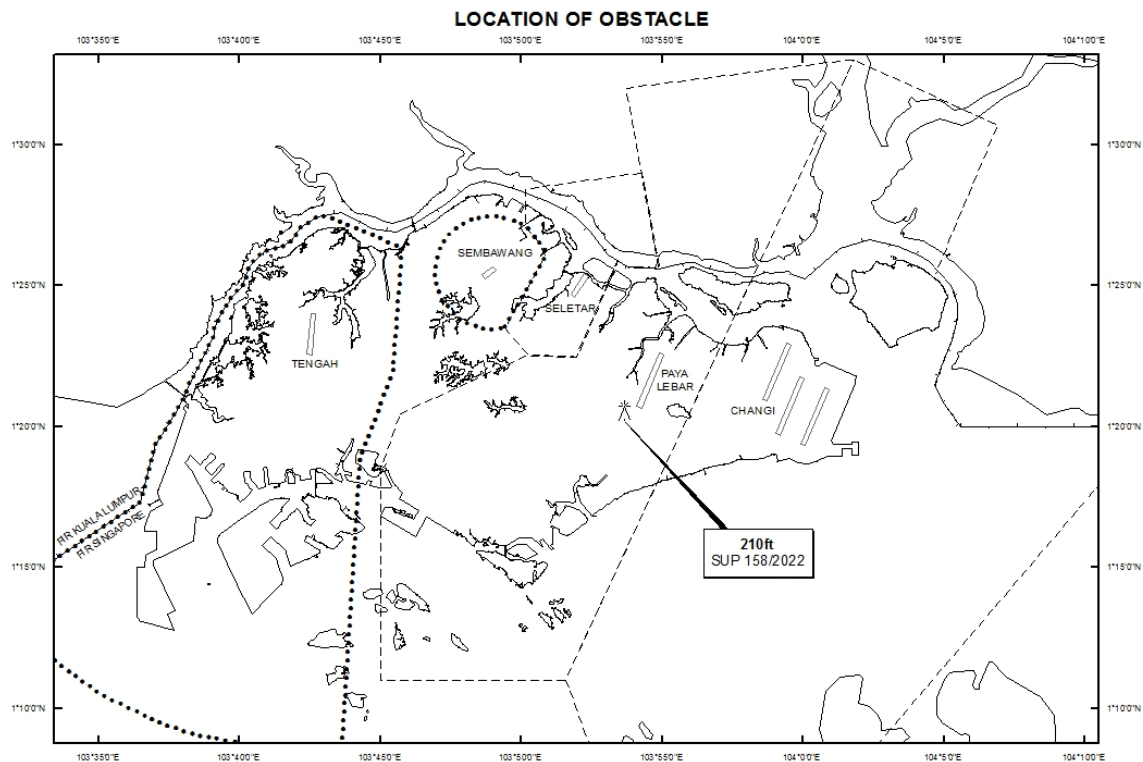

WIE/2312311559 one mobile crane, height 210ft AMSL, erected at 012019N 1035339E (bearing 206.4 degrees, distance 1.16nm from Paya Lebar ARP - within Paya Lebar Control Zone). Crane marked and lighted at night. (NOTAM A3835/22 dated 14/11/2022 is hereby superseded.)