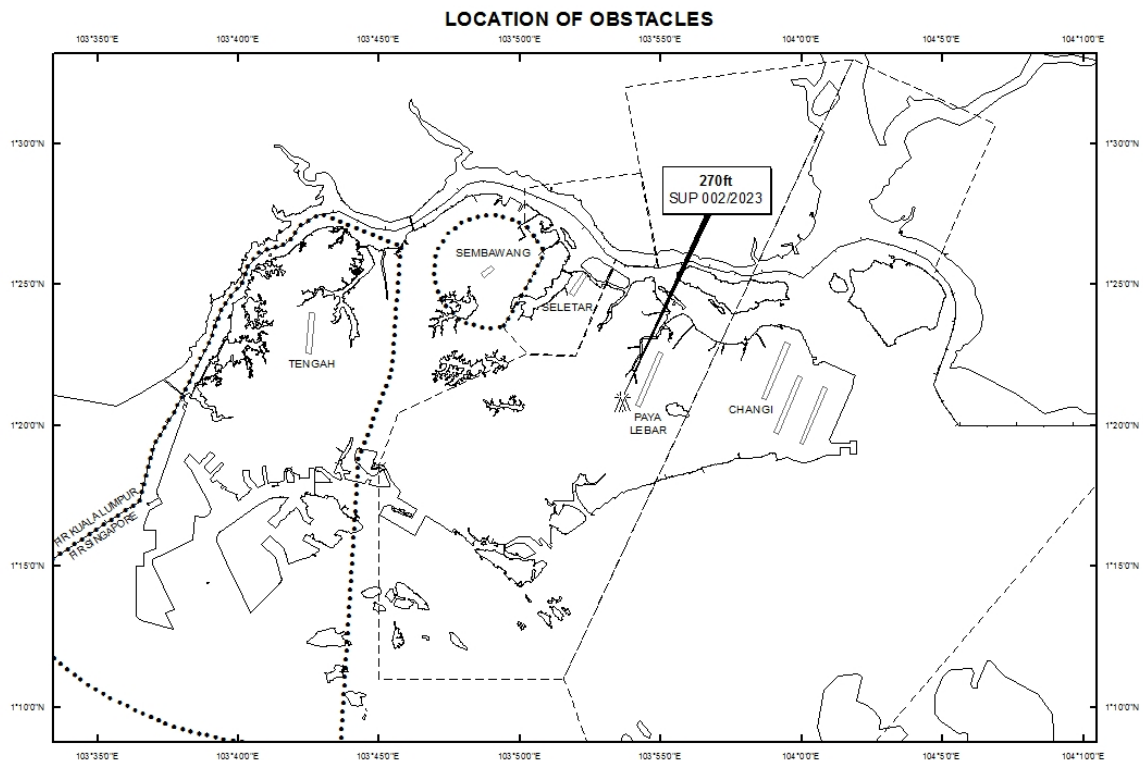

WIE/2312311559 four rough terrain cranes, five crawler cranes and five mobile cranes, height 270ft AMSL, erected at 012035N 1035338E (bearing 215 degrees, distance 0.93nm from Paya Lebar ARP - within Paya Lebar Control Zone). Cranes marked and lighted at night. (NOTAM A4108/22 dated 29/12/2022 is hereby superseded.)