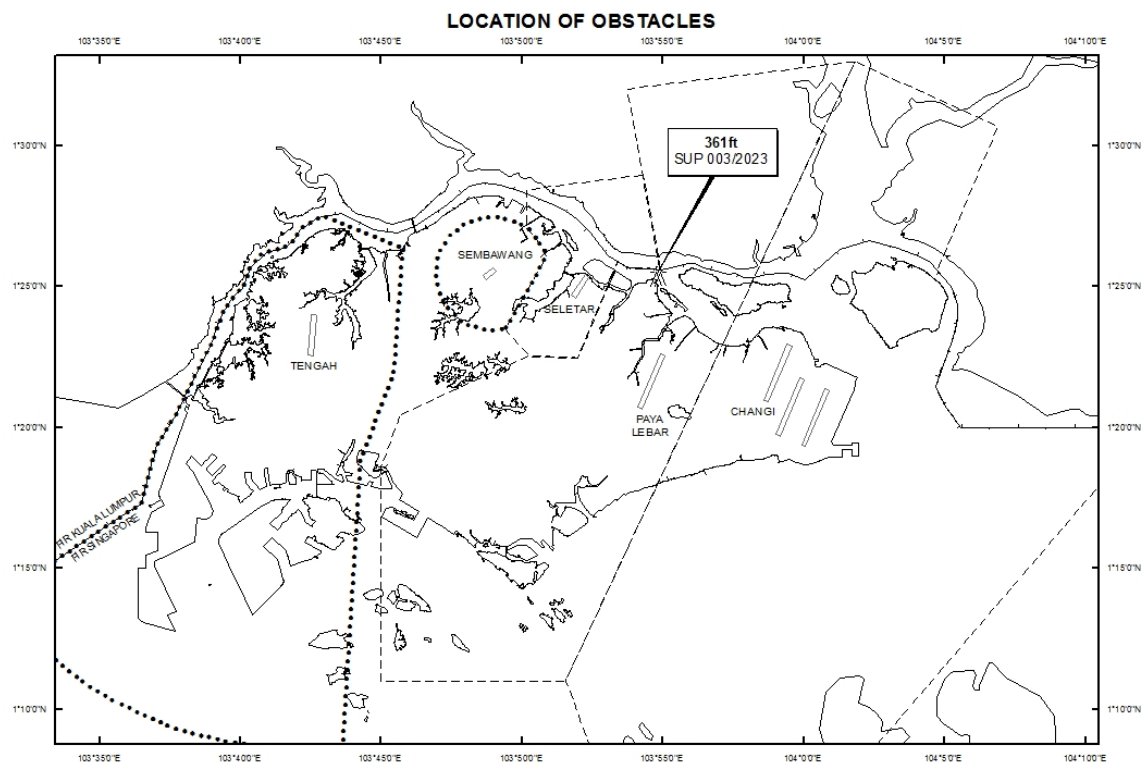

WIE/2312311559 eight saddle cranes and one luffing crane, height 361ft AMSL, erected at 012505N 1035450E (bearing 10 degrees, distance 3.8nm from Paya Lebar ARP - within Paya Lebar Control Zone). Cranes marked and lighted at night. (NOTAM A4107/22 dated 29/12/2022 is hereby superseded.)