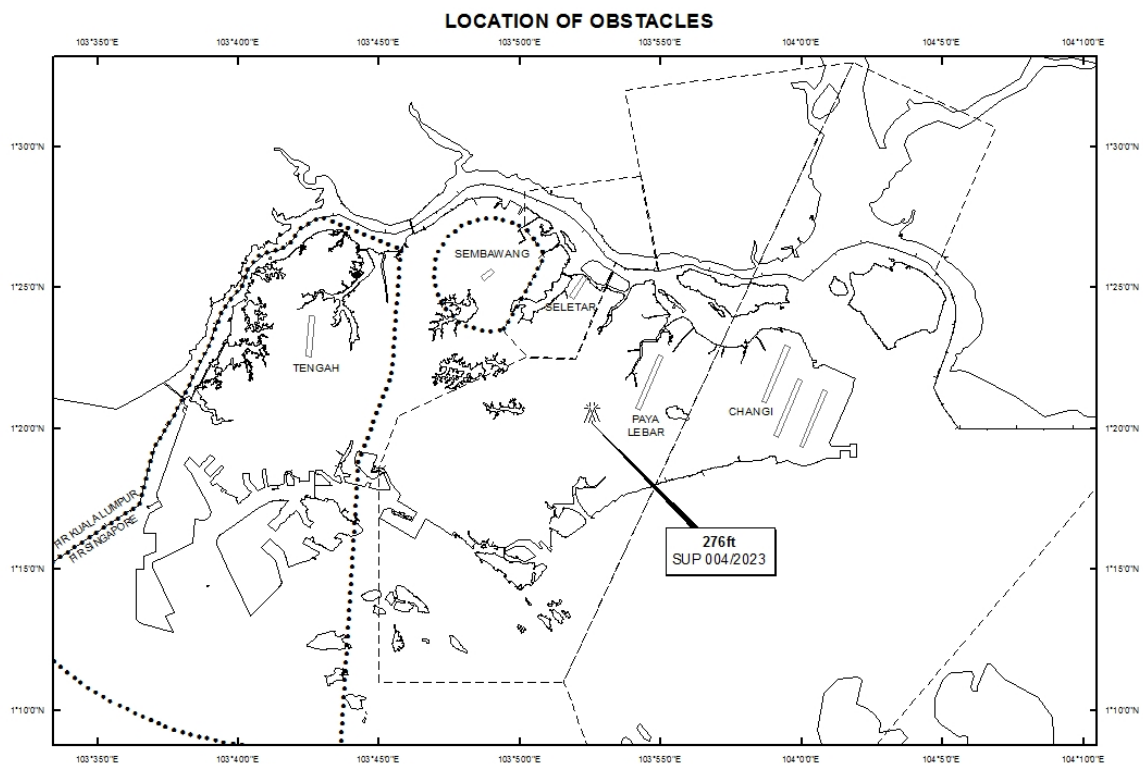

Email: caas_singaporeais@caas.gov.sgURL: www.caas.gov.sgURL: <https://aim-sg.caas.gov.sg>**AIP Supplement for
Singapore****AIP SUP
004/2023****Effective from 12 JAN 2023****/ 31 DEC 2023****Published on 12 JAN 2023****PAYA LEBAR AIRPORT – TOWER CRANES**

WIE/2312311559 four tower cranes, height 276ft AMSL, erected at 012018N 1035232E (bearing 238 degrees, distance 1.93nm from Paya Lebar ARP - within Paya Lebar Control Zone). Cranes marked and lighted at night. (NOTAM A4106/22 dated 29/12/2022 is hereby superseded.)