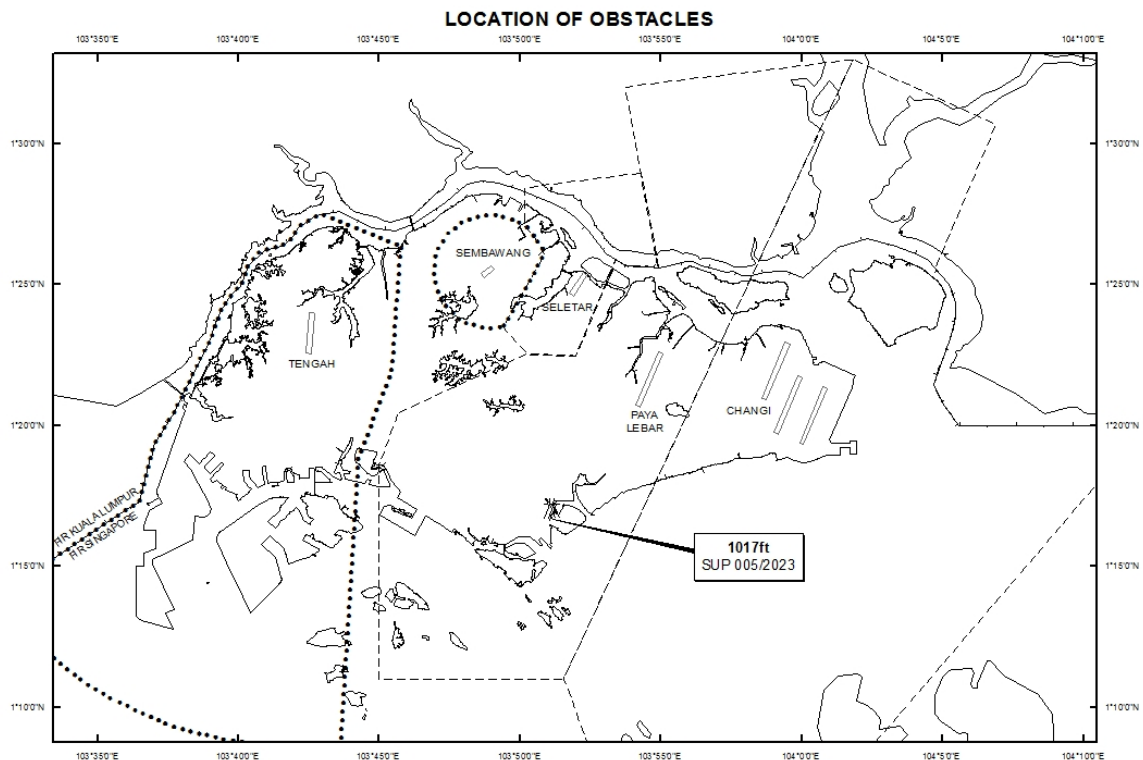

WIE/2312311559 five luffer cranes, height 1017ft AMSL, erected at 011647N 1035108E (bearing 214 degrees, distance 5.48nm from Paya Lebar ARP - within Paya Lebar Control Zone). Cranes marked and lighted at night. (NOTAM A4105/22 dated 29/12/2022 is hereby superseded.)