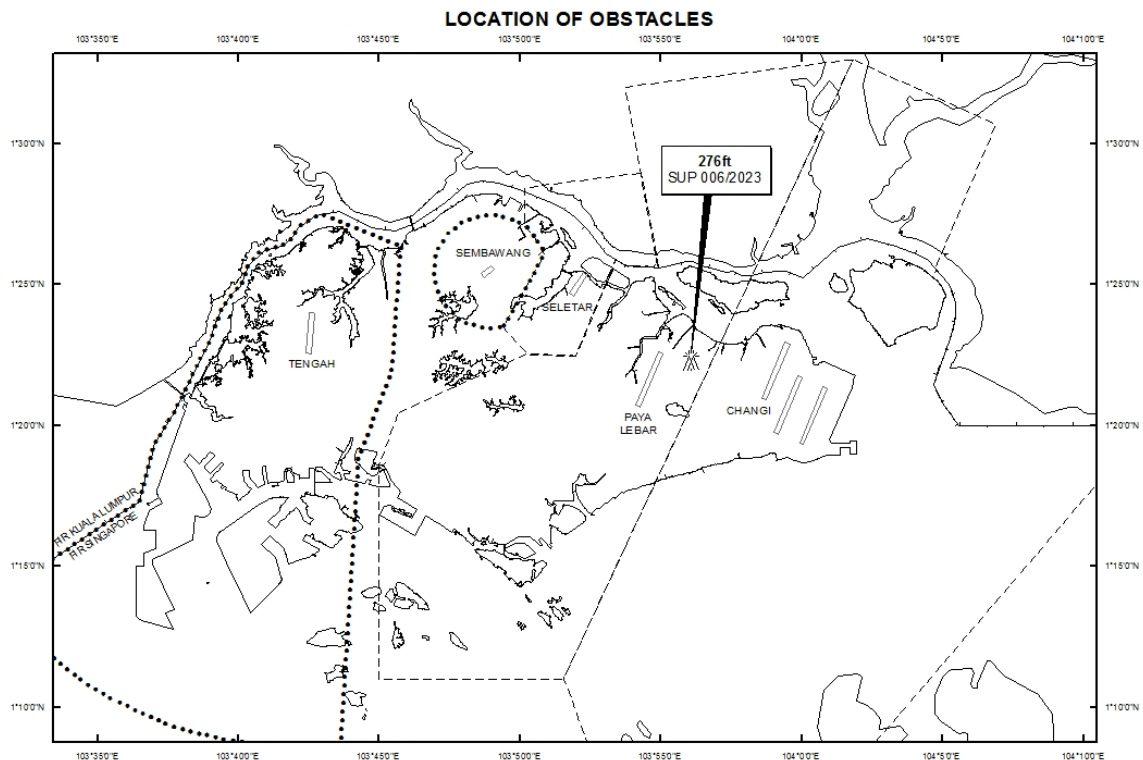

Email: caas_singaporeais@caas.gov.sgURL: www.caas.gov.sgURL: <https://aim-sg.caas.gov.sg>**AIP Supplement for
Singapore****AIP SUP
006/2023****Effective from 12 JAN 2023****/ 31 DEC 2023****Published on 12 JAN 2023****PAYA LEBAR AIRPORT – TOWER CRANES**

WIE/2312311559 five tower cranes, height 276ft AMSL, erected at 012203N 1035605E (bearing 70 degrees, distance 2.03nm from Paya Lebar ARP - within Paya Lebar Control Zone). Cranes marked and lighted at night. (NOTAM A4104/22 dated 29/12/2022 is hereby superseded.)