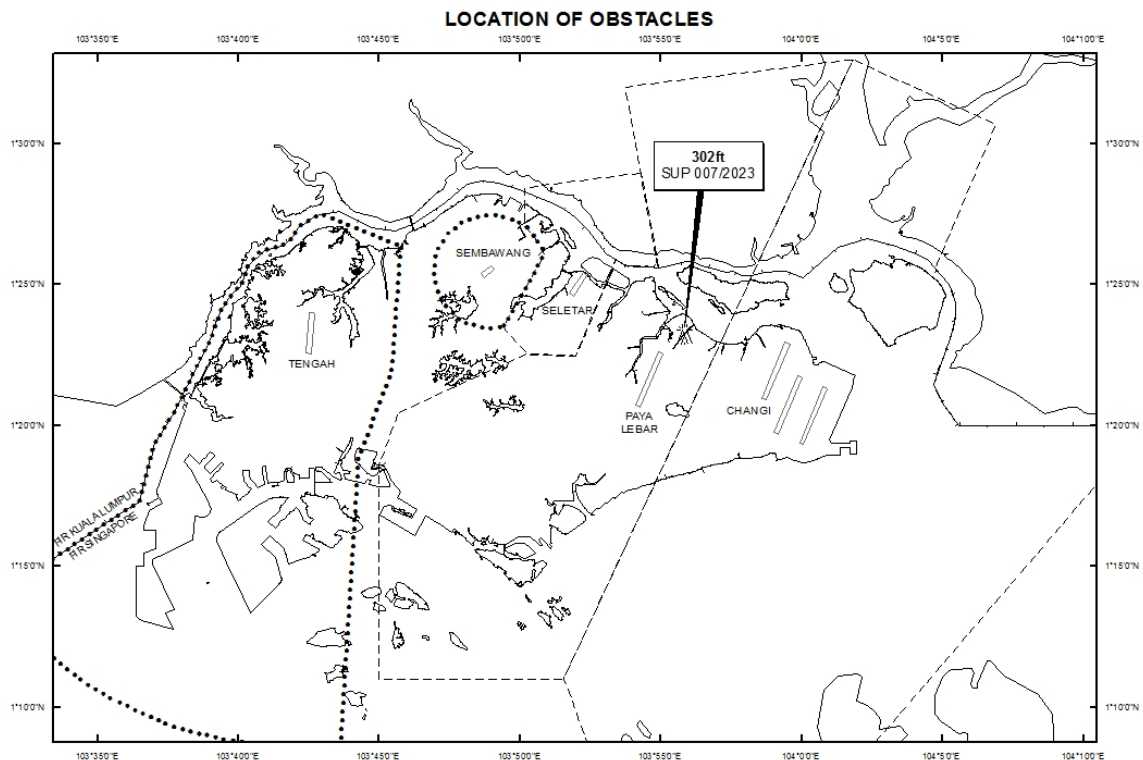

Email: caas_singaporeais@caas.gov.sgURL: www.caas.gov.sgURL: <https://aim-sg.caas.gov.sg>**AIP Supplement for
Singapore****AIP SUP
007/2023****Effective from 12 JAN 2023****/ 01 DEC 2023****Published on 12 JAN 2023****PAYA LEBAR AIRPORT – CRAWLER TOWER CRANES**

WIE/2312011559 ten crawler tower cranes, height 302ft AMSL, erected at 012258N 1035551E (bearing 46 degrees, distance 2.34nm from Paya Lebar ARP - within Paya Lebar Control Zone). Cranes marked and lighted at night. (NOTAM A4102/22 dated 29/12/2022 is hereby superseded.)