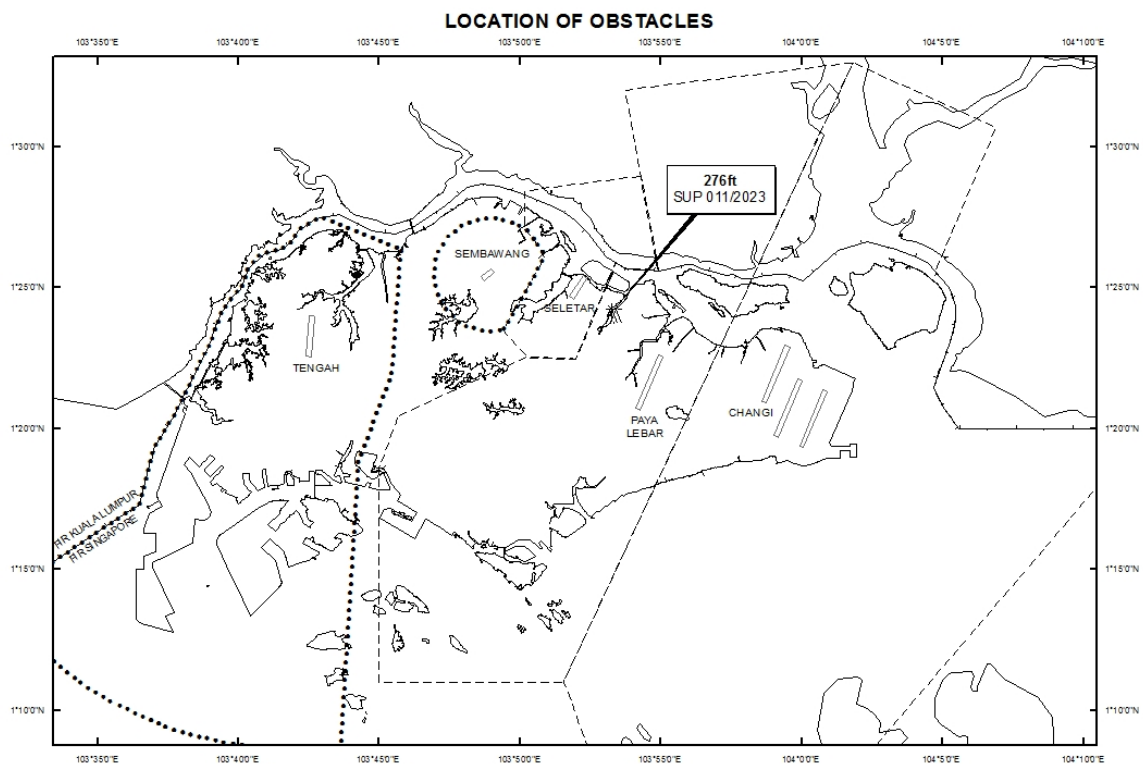

Email: caas_singaporeais@caas.gov.sgURL: www.caas.gov.sgURL: <https://aim-sg.caas.gov.sg>**AIP Supplement for
Singapore****AIP SUP
011/2023****Effective from 12 JAN 2023****/ 30 JUN 2023****Published on 12 JAN 2023****PAYA LEBAR AIRPORT – TOWER CRANES**

WIE/2306301559 two tower cranes, height 276ft AMSL, erected at 012349N 1035320E (bearing 341 degrees, distance 2.61nm from Paya Lebar ARP - within Paya Lebar Control Zone). Cranes marked and lighted at night. (NOTAM A4062/22 dated 20/12/2022 is hereby superseded.)