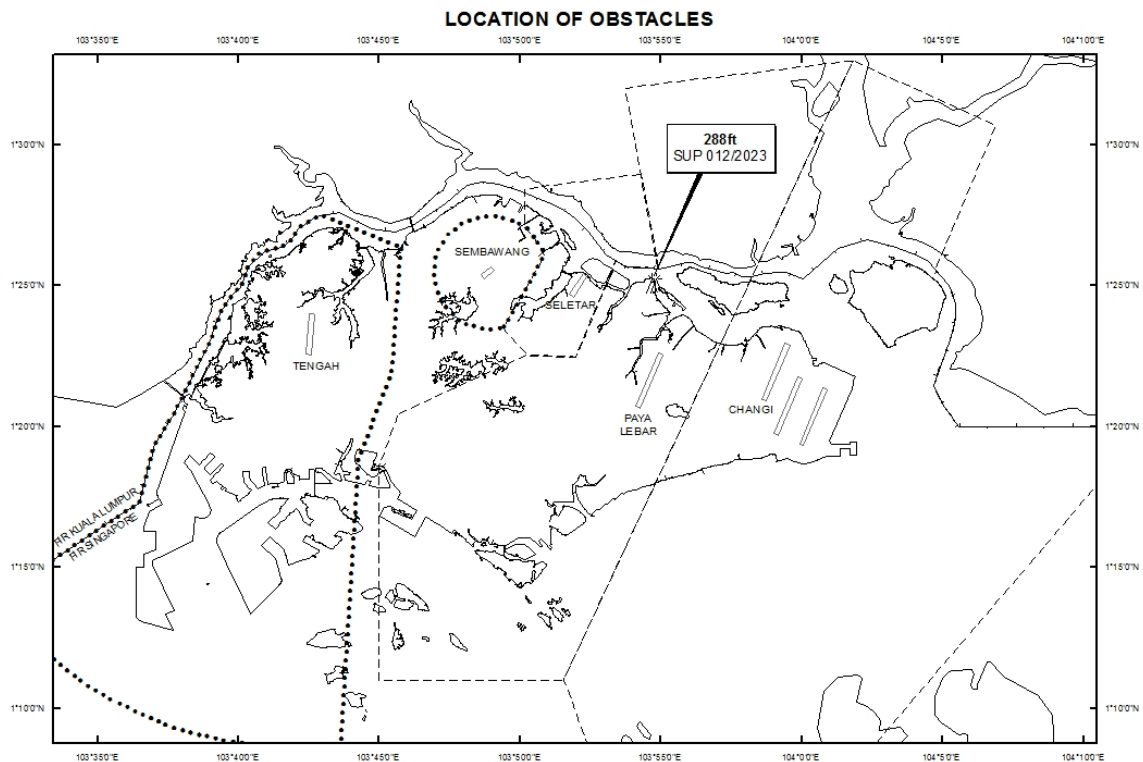

Email: caas_singaporeais@caas.gov.sgURL: www.caas.gov.sgURL: <https://aim-sg.caas.gov.sg>**AIP Supplement for
Singapore****AIP SUP
012/2023****Effective from 12 JAN 2023****/ 31 DEC 2023****Published on 12 JAN 2023****PAYA LEBAR AIRPORT – FLAT-TOP CRANES**

WIE/2312311559 four flat-top cranes, height 288ft AMSL, erected at 012450N 1035445E (bearing 9.5 degrees, distance 3.54nm from Paya Lebar ARP - within Paya Lebar Control Zone). Cranes marked and lighted at night. (NOTAM A4061/22 dated 20/12/2022 is hereby superseded.)