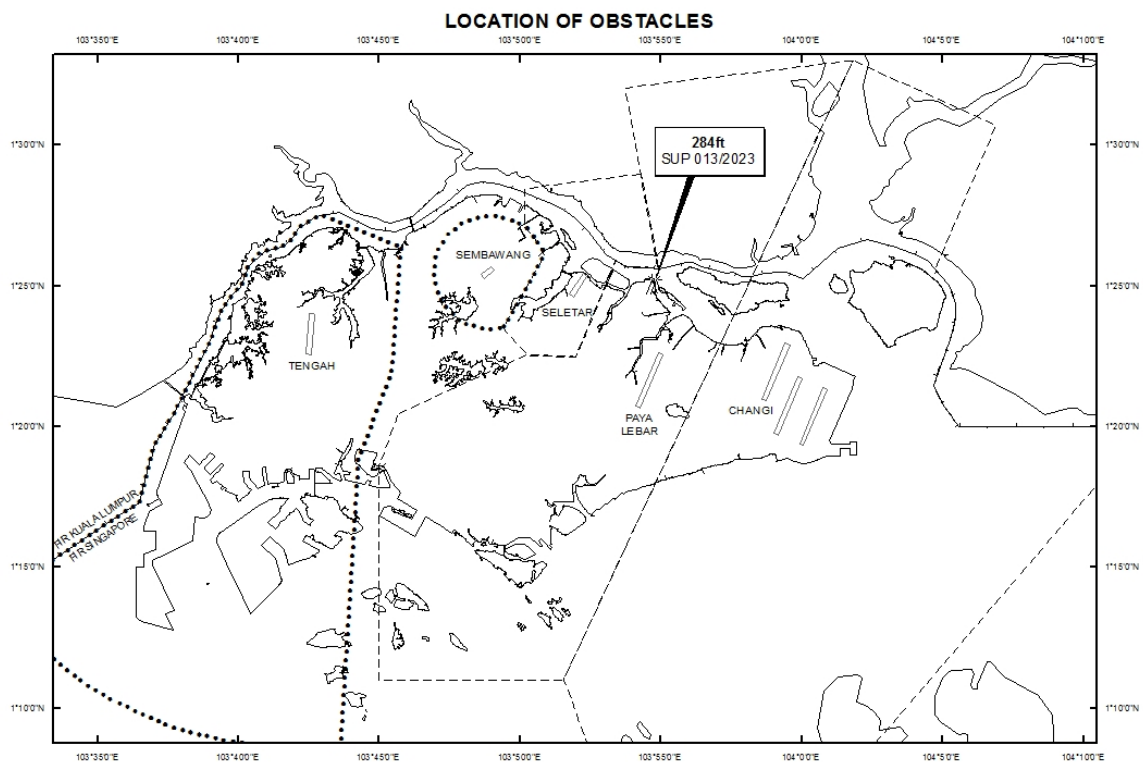

Email: caas_singaporeais@caas.gov.sgURL: www.caas.gov.sgURL: <https://aim-sg.caas.gov.sg>**AIP Supplement for
Singapore****AIP SUP
013/2023****Effective from 12 JAN 2023****/ 31 DEC 2023****Published on 12 JAN 2023****PAYA LEBAR AIRPORT – FLAT-TOP CRANES**

WIE/2312311559 three flat-top cranes, height 284ft AMSL, erected at 012448N 1035446E (bearing 9.9 degrees, distance 3.51nm from Paya Lebar ARP - within Paya Lebar Control Zone). Cranes marked and lighted at night. (NOTAM A4060/22 dated 20/12/2022 is hereby superseded.)