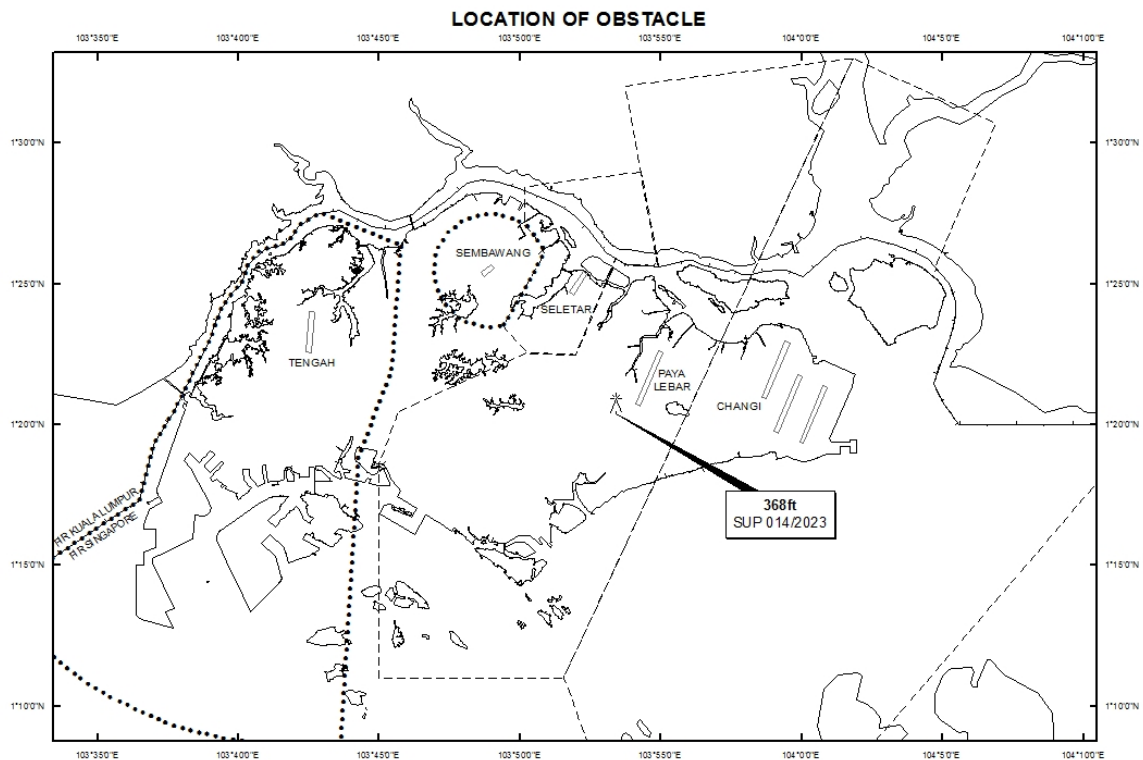

WIE/2306301559 one luffing crane, height 368ft AMSL, erected at 012029N 1035325E (bearing 221 degrees, distance 1.14nm from Paya Lebar ARP - within Paya Lebar Control Zone). Crane marked and lighted at night. (NOTAM A4059/22 dated 20/12/2022 is hereby superseded.)