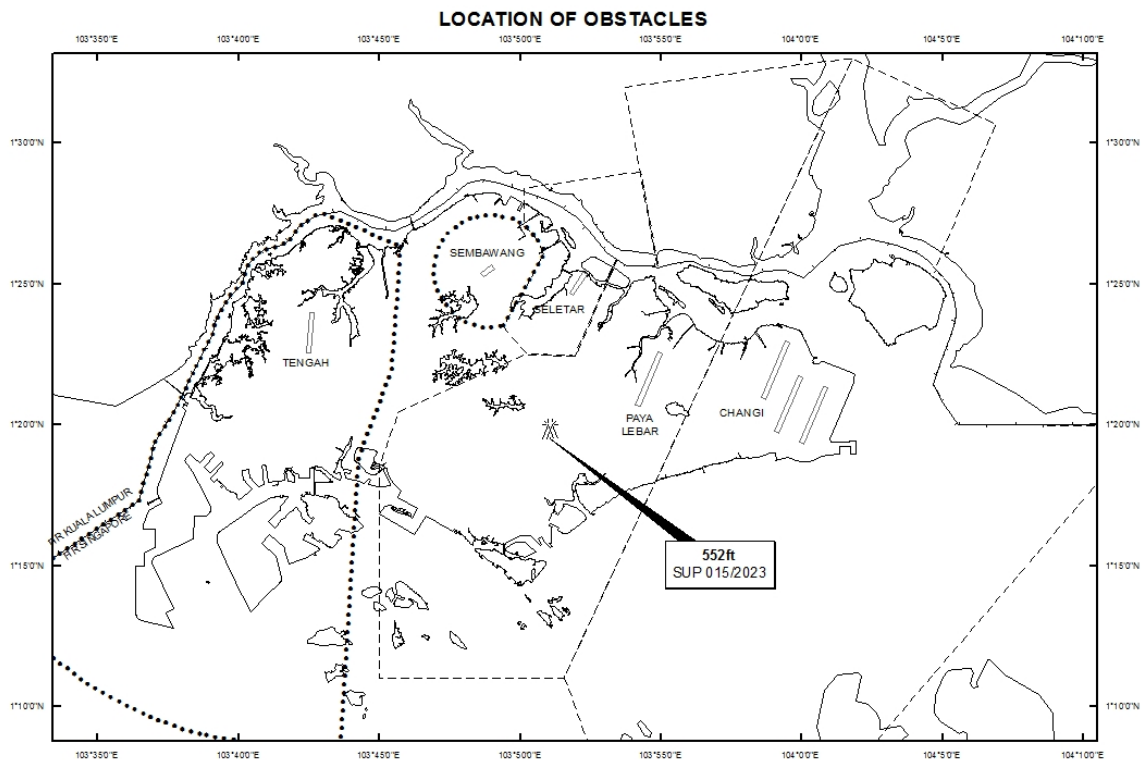

WIE/2312311559 two luffing cranes, height 552ft AMSL, erected at 011936N 1035103E (bearing 240.7 degrees, distance 3.58nm from Paya Lebar ARP - within Paya Lebar Control Zone). Cranes marked and lighted at night. (NOTAM A4058/22 dated 20/12/2022 is hereby superseded.)