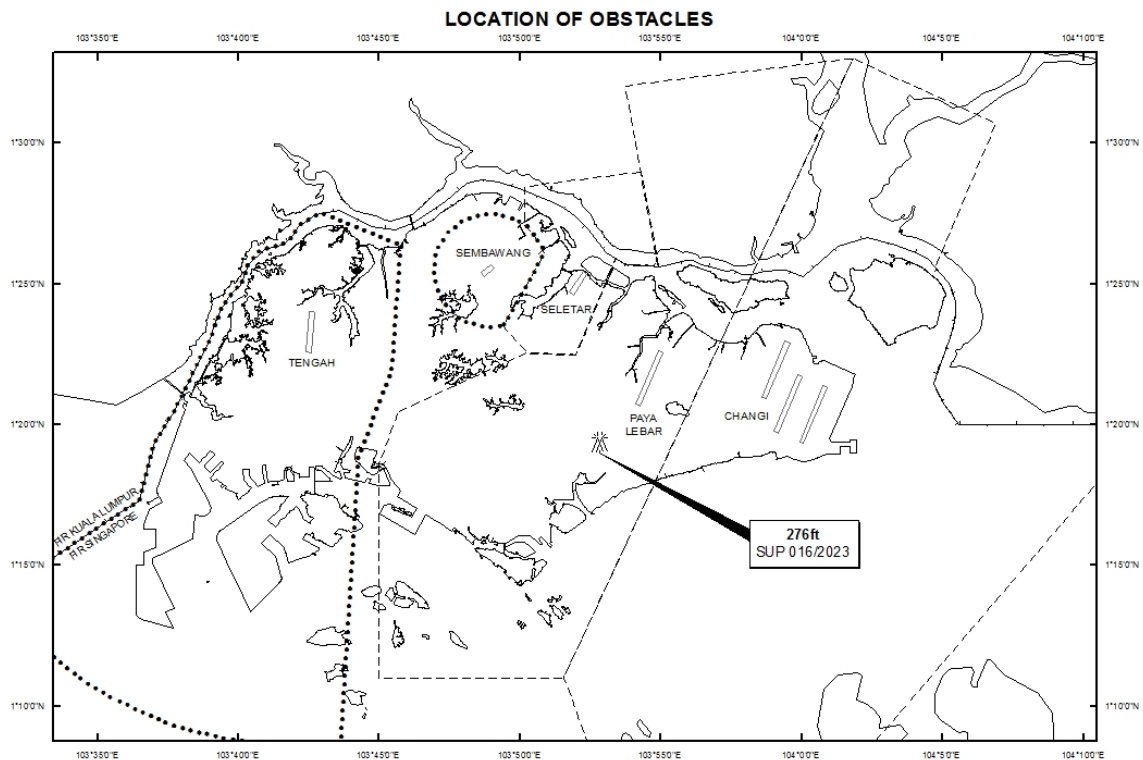

WIE/2312311559 four flat-top cranes, height 276ft AMSL, erected at 011907N 1035250E (bearing 211 degrees, distance 2.6nm from Paya Lebar ARP - within Paya Lebar Control Zone). Cranes marked and lighted at night. (NOTAM A4057/22 dated 20/12/2022 is hereby superseded.)