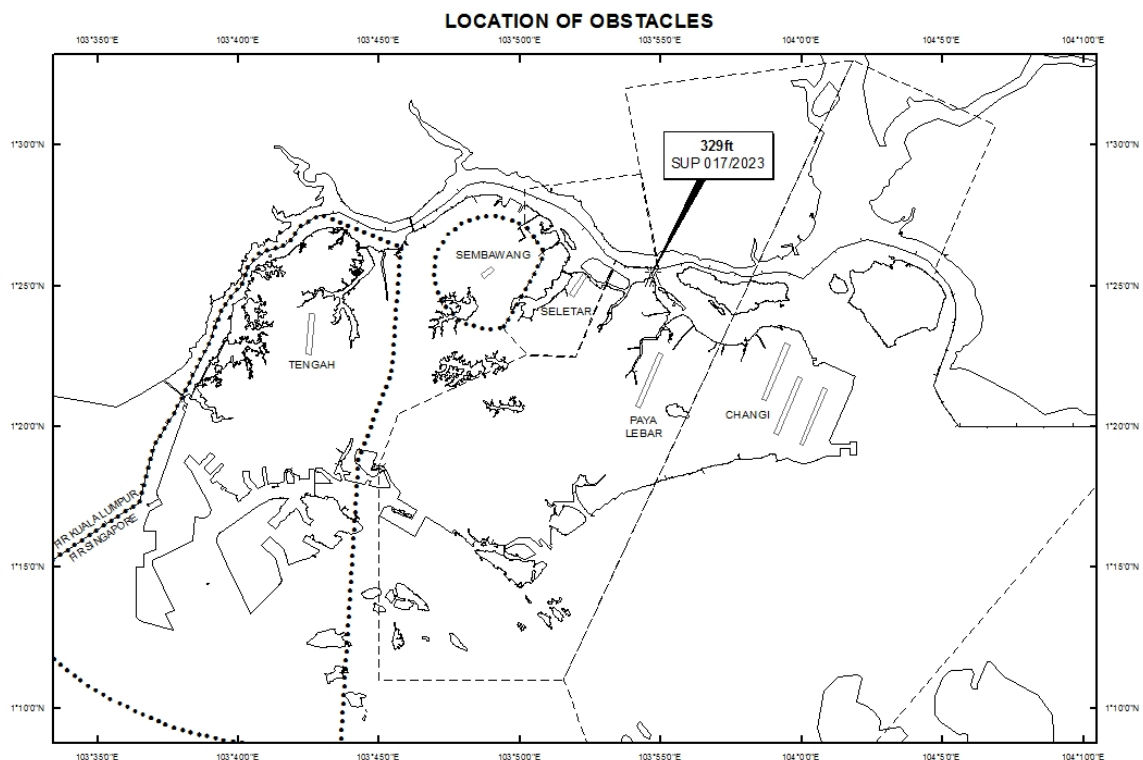

WIE/2306301559 seven saddle cranes, height 329ft AMSL, erected at 012504N 1035442E (bearing 8.1 degrees, distance 3.76nm from Paya Lebar ARP - within Paya Lebar Control Zone). Cranes marked and lighted at night. (NOTAM A4056/22 dated 20/12/2022 is hereby superseded.)