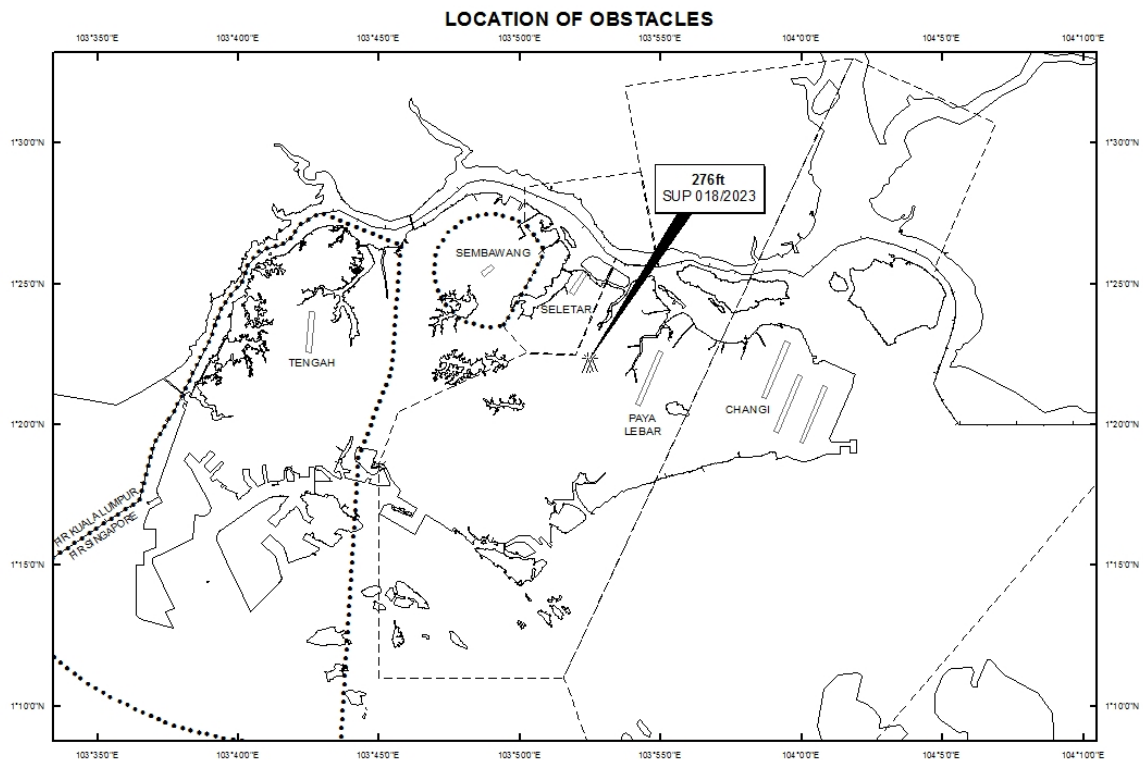

## AIP Supplement for Singapore

**AIP SUP  
018/2023**

Effective from 12 JAN 2023

/ 31 DEC 2023

Published on 12 JAN 2023

### PAYA LEBAR AIRPORT – TOPLESS TOWER CRANES

WIE/2312311559 two topless tower cranes, height 276ft AMSL, erected at 012156N 1035228E (bearing 289 degrees, distance 1.8nm from Paya Lebar ARP - within Paya Lebar Control Zone). Cranes marked and lighted at night. (NOTAM A4055/22 dated 20/12/2022 is hereby superseded.)