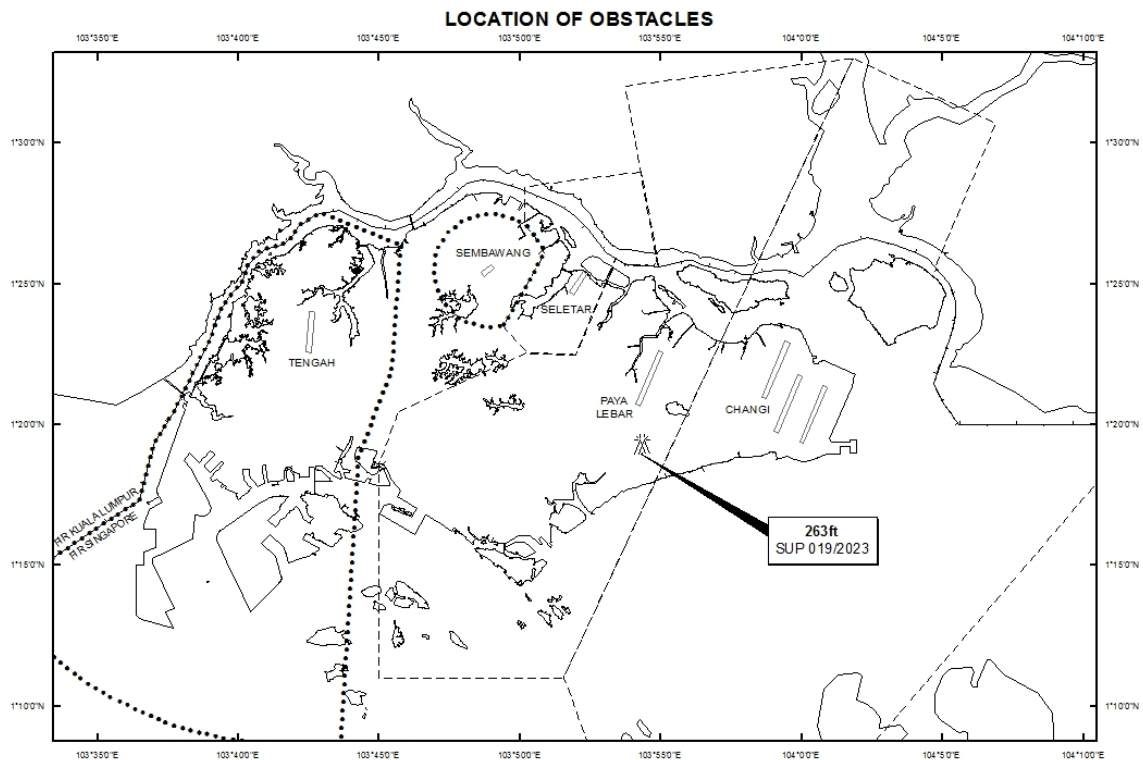

WIE/2312191559 two tower cranes, height 263ft AMSL, erected at 011901N 1035419E (bearing 176 degrees, distance 2.33nm from Paya Lebar ARP - within Paya Lebar Control Zone). Cranes marked and lighted at night. (NOTAM A4047/22 dated 19/12/2022 is hereby superseded.)