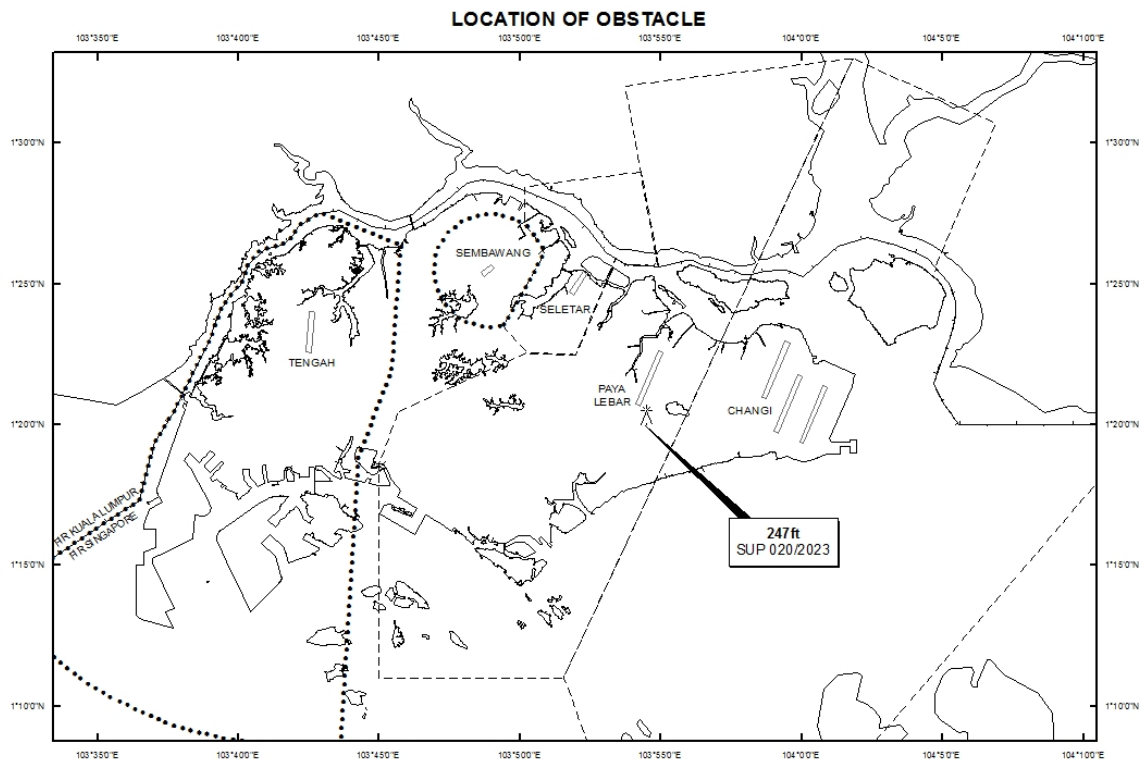

PAYA LEBAR AIRPORT – MOBILE CRANE

WIE/2310281559 one mobile crane, height 247ft AMSL, erected at 012005N 1035428E (bearing 167 degrees, distance 1.29nm from Paya Lebar ARP - within Paya Lebar Control Zone). Crane marked and lighted at night. (NOTAM A4032/22 dated 15/12/2022 is hereby superseded.)