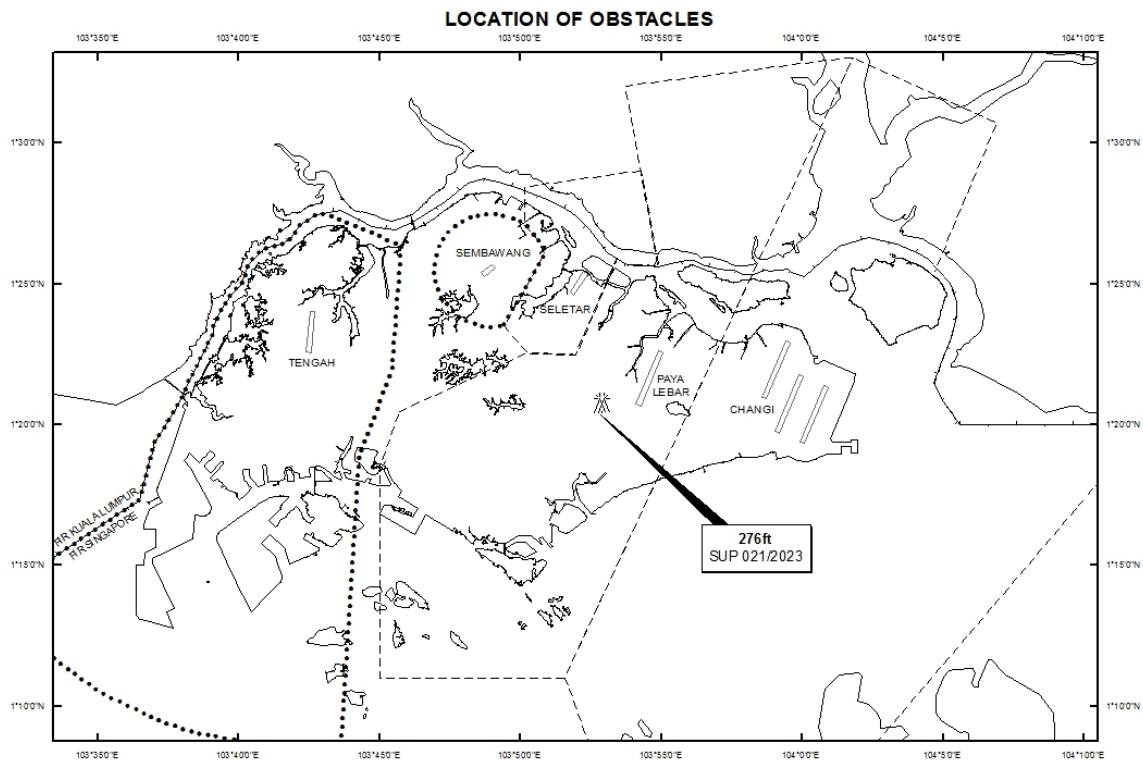

WIE/2312311559 eight saddle cranes and two luffing cranes, height 276ft AMSL, erected at 012030N 1035252E (bearing 237 degrees, distance 1.55nm from Paya Lebar ARP - within Paya Lebar Control Zone). Cranes marked and lighted at night. (NOTAM A3968/22 dated 05/12/2022 is hereby superseded.)