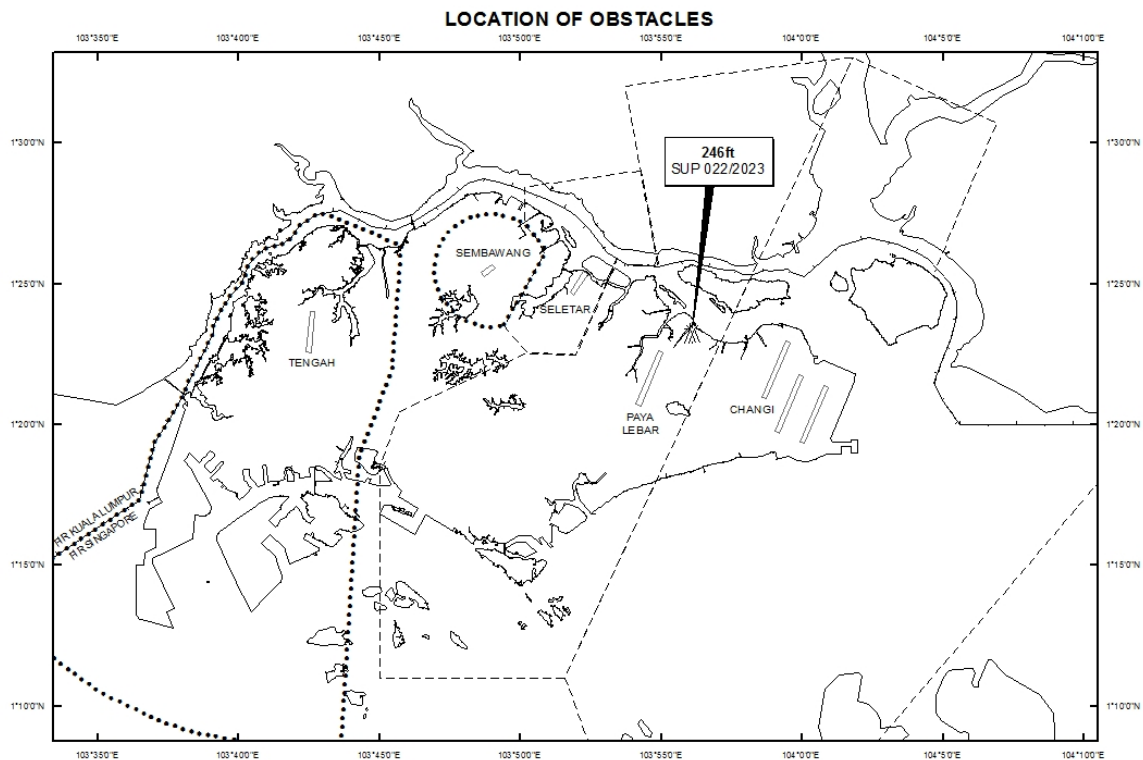

PAYA LEBAR AIRPORT – MOBILE CRANES

WIE/2312311559 two mobile cranes, height 246ft AMSL, erected at 012257N 1035605E (bearing 50 degrees, distance 2.5nm from Paya Lebar ARP - within Paya Lebar Control Zone). Cranes marked and lighted at night. (NOTAM A3967/22 dated 05/12/2022 is hereby superseded.)